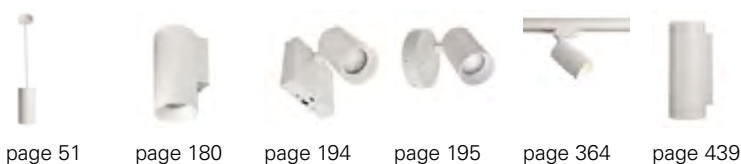

CANTILT ROUND

- customised lighting solution thanks to replaceable light source
- can be combined with the product family of the CAN series

Housing	Aluminium	Control	Dimmable via optional light source
Height	125 mm	Rotation Angle	350 Degree
Ø	60 mm	Swivelling Angle	90 Degree
Base Height	15 mm		
Rated Input Voltage	220-240 V/AC		

Article	Housing Color	Base Ø	Max. Power	Price
348251	<input type="checkbox"/> White	80 mm	1x max. 7.5 W	€ 44.95
348252	<input checked="" type="checkbox"/> Black	80 mm	1x max. 7.5 W	€ 44.95
348253	<input type="checkbox"/> White	200 mm	2x max. 7.5 W	€ 84.95
348254	<input checked="" type="checkbox"/> Black	200 mm	2x max. 7.5 W	€ 84.95
348255	<input type="checkbox"/> White	250 mm	3x max. 7.5 W	€ 119.95
348256	<input checked="" type="checkbox"/> Black	250 mm	3x max. 7.5 W	€ 119.95