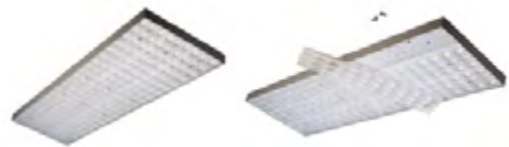

## DRACONIS

The DRACONIS series from DEKO-LIGHT allows flexible ceiling lighting for a variety of applications in the areas of industry, trade and logistics. With the DRACONIS light for optional use as a surface-mounted ceiling light or in a 3-phase track system, the power [45, 55 or 72 W] and light colour [2,700, 3,500 or 4,000 K] can be flexibly adjusted using a switch on the back of the housing. To be able to integrate the DRACONIS into almost any environment, we offer several lenses for asymmetrical or symmetrical lighting in different light emission angles. The maximum luminous flux is 8,215 lumens.