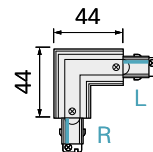

D ONE 90°-CONNECTOR LEFT

- Power can be fed in from the ceiling
- elegant and compact mini design
- easy to install
- enables many different design shapes

Housing	Plastic	Height	22.2 mm
Length	73 mm	Rated Input Voltage	220-240 V/AC
Width	73 mm	Output Current	16 A

Article	Housing Color	Price
720016	<input type="checkbox"/> White	€ 24.95
720017	<input checked="" type="checkbox"/> Black	€ 24.95

D ONE 90°-CONNECTOR RIGHT

- Power can be fed in from the ceiling
- Elegant and compact mini design
- Simple installation
- Enables many different design shapes

Housing	Plastic	Height	22.2 mm
Length	73 mm	Rated Input Voltage	220-240 V/AC
Width	73 mm	Output Current	16 A

Article	Housing Color	Price
720018	<input type="checkbox"/> White	€ 24.95
720019	<input checked="" type="checkbox"/> Black	€ 24.95