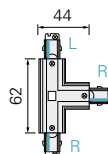

### D ONE T-CONNECTOR RIGHT-LEFT-LEFT

- Power can be fed in from the ceiling
- Elegant and compact mini design
- Simple installation
- Enables many different design shapes

Housing	Plastic	Height	22.2 mm
Length	121 mm	Rated Input Voltage	220-240 V/AC
Width	73 mm	Output Current	16 A

### D ONE T-CONNECTOR RIGHT-RIGHT-LEFT

- Power can be fed in from the ceiling
- elegant and compact mini design
- easy to install
- enables many different design shapes

Housing	Plastic	Height	22.2 mm
Length	121 mm	Rated Input Voltage	220-240 V/AC
Width	73 mm	Output Current	16 A