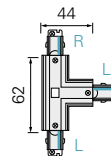

D ONE-CONNECTOR LEFT-RIGHT-RIGHT

- Power can be fed in from the ceiling
- elegant and compact mini design
- easy to install
- enables many different design shapes

Housing	Plastic	Height	22.2 mm
Length	121 mm	Rated Input Voltage	220-240 V/AC
Width	73 mm	Output Current	16 A

Article	Housing Color	Price
720020	<input type="checkbox"/> White	€ 34.95
720021	<input checked="" type="checkbox"/> Black	€ 34.95

D ONE-CONNECTOR LEFT-LEFT-RIGHT

- Power can be fed in from the ceiling
- elegant and compact mini design
- easy to install
- enables many different design shapes

Housing	Plastic	Height	22.2 mm
Length	121 mm	Rated Input Voltage	220-240 V/AC
Width	73 mm	Output Current	16 A

Article	Housing Color	Price
720024	<input type="checkbox"/> White	€ 34.95
720025	<input checked="" type="checkbox"/> Black	€ 34.95