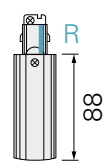

Housing	Plastic	Height	35.5 mm
Length	139 mm	Rated Input Voltage	220-240 V/AC
Width	35.2 mm	Output Current	16 A

Article	Housing Color	Price
<b>710514</b>	<input type="checkbox"/> White	<b>€ 18.95</b>
<b>710515</b>	<input checked="" type="checkbox"/> Black	<b>€ 18.95</b>

### D LINE DALI ELECTRICAL FEEDER RIGHT

- can be controlled with DALI, up to three phases can be fed in
- Cable entry through the side or from the ceiling
- easy to install
- suitable for surface-mounted and recessed systems

Housing	Plastic	Height	35.5 mm
Length	139 mm	Rated Input Voltage	220-240 V/AC
Width	35.2 mm	Output Current	16 A

Article	Housing Color	Price
<b>710516</b>	<input type="checkbox"/> White	<b>€ 18.95</b>
<b>710517</b>	<input checked="" type="checkbox"/> Black	<b>€ 18.95</b>