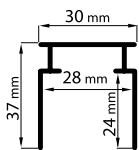

## PROFILE, SERIES COMBO, CONCRETE, MOUNTING PROFILE

Housing Aluminium

Article	Housing Color	Length	Price
970800	Black	2000 mm	€ 114.95
970801	White	2000 mm	€ 114.95
970802	Black	3000 mm	€ 143.95
970803	White	3000 mm	€ 143.95