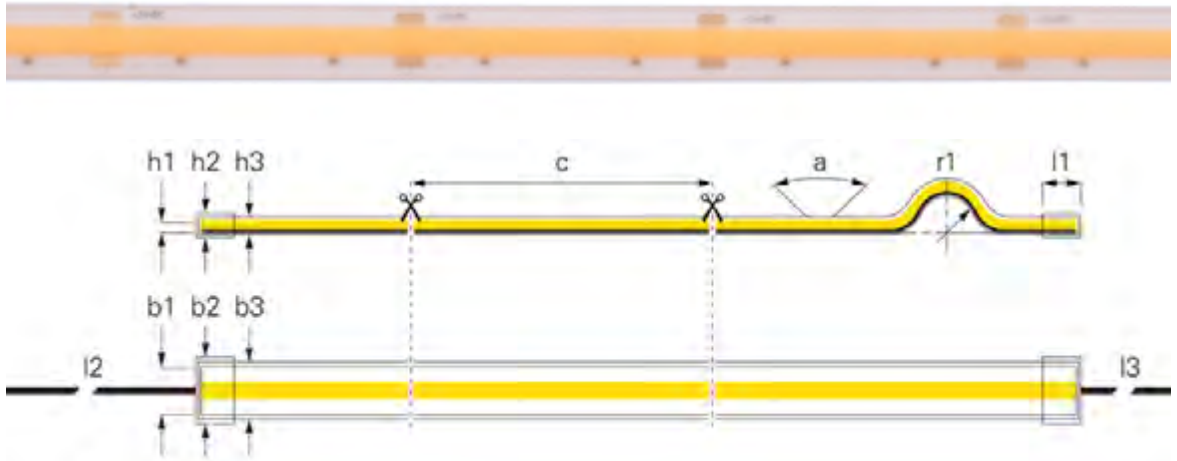

COB 24V-10W SAUNA IP67

- for saunas and steam baths
- UV-resistant
- permanently temperature-resistant LED strip
- 2 m model ideal for home saunas with 2 m internal dimensions
- extra-long cable
- Service life 75,000 h L70B50/50,000 h L80B10

(c) Segment Length	50 mm	(l2) Primary Cable Length	1.8 m
(a) Light Beam Angle	180 Degree	(l3) Secondary Cable Length	1.8 m
(r1) Bending Radius min.	50 mm	Rated Input 1m	10 W
(h1) Height	5.5 mm	Rated Input Voltage	24 V/DC
(h2) Height End Cap	6.5 mm	Colour Rendering Index (Ra)	90
(h3) Length Hose	5.5 mm	Control	Dimmable via optional controller
(b1) Width	12 mm	Working Temperature	-10 to 105 °C
(b2) Width end cap	14.2 mm	Channels	1
(b3) Width hose	12 mm		
(l1) Length End Cap	10 mm		

Article	Colour Temperature	Luminous Efficiency 1m	Luminous Flux 1m	Length	Price
840409	2700 K	85 lm/W	850 lm	2000 mm	€ 99.95
840411	2700 K	85 lm/W	850 lm	5000 mm	€ 224.95
840410	3000 K	90 lm/W	900 lm	2000 mm	€ 99.95
840412	3000 K	90 lm/W	900 lm	5000 mm	€ 224.95