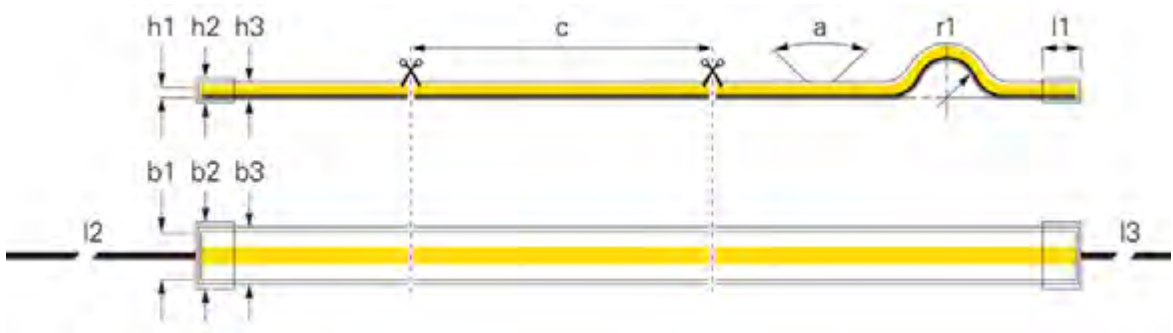

**COB 24V-15W SAUNA IP67**

- for saunas and steam baths
- available in RGB and RGBW (2,700 K) versions
- UV-resistant
- permanently temperature-resistant LED strip
- 2 m model ideal for home saunas with 2 m internal dimensions
- extra-long cable
- Service life 75,000 h L70B50/50,000 h L80B10

(r1) Bending Radius min.	50 mm	(l2) Primary Cable Length	1.8 m
(h1) Height	5 mm	(l3) Secondary Cable Length	1.8 m
(h2) Height End Cap	6.5 mm	Rated Input 1m	15 W
(h3) Length Hose	14 mm	Rated Input Voltage	24 V/DC
(b1) Width	14 mm	Control	Dimmable via optional controller
(b2) Width end cap	16.2 mm	Working Temperature	-10 to 105 °C
(b3) Width hose	5 mm		
(l1) Length End Cap	10 mm		

Article	Colour Temperature	(c) Segment Length	Luminous Efficiency 1m	Luminous Flux 1m	Length	Price
<b>840413</b>		50 mm	30 lm/W	450 lm	2000 mm	<b>€ 139.95</b>
<b>840415</b>		50 mm	30 lm/W	450 lm	5000 mm	<b>€ 314.95</b>
<b>840414</b>	2700 K	8.33 mm	40 lm/W	600 lm	2000 mm	<b>€ 149.95</b>
<b>840416</b>	2700 K	8.33 mm	40 lm/W	600 lm	5000 mm	<b>€ 334.95</b>