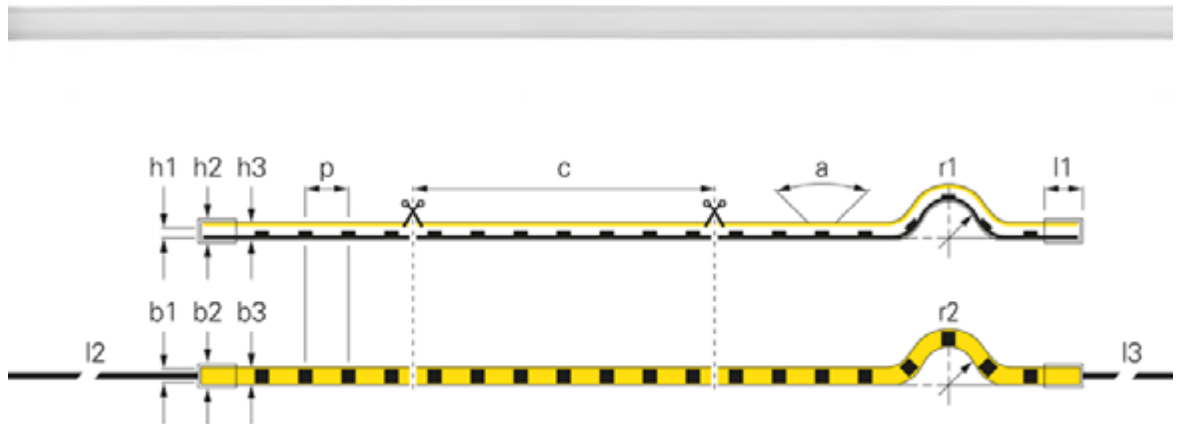

NEON 24V-10W D FLEX LINE MINI SIDE-VIEW IP44

(p) LED Distance	8.33 mm	Luminous Flux 1m	285 lm
(c) Segment Length	50 mm	Length	5000 mm
(a) Light Beam Angle	112 Degree	Rated Input 1m	10 W
(r1) Bending Radius min.	50 mm	Rated Input Voltage	24 V/DC
(h1) Height	12 mm	Colour Rendering Index (Ra)	90
(b1) Width	6.5 mm	Control	Dimmable via optional controller
(l2) Primary Cable Length	3 m	Type of IP Protection	Silicone
(l3) Secondary Cable Length	3 m	Working Temperature	-25 to 45 °C
Colour Temperature	3000 K	Channels	1
Luminous Efficiency 1m	30 lm/W		

Article Price

840376 **€ 359.95**

Accessories

930443	Profile for D Flex Line		€ 12.95
930444	Flex profile for D Flex Line		€ 21.95
930530	Mounting set for D Flex Line 6,5 x 12,0 mm		€ 9.95
930593	Gel glue for gluing end caps, 3g		€ 5.95