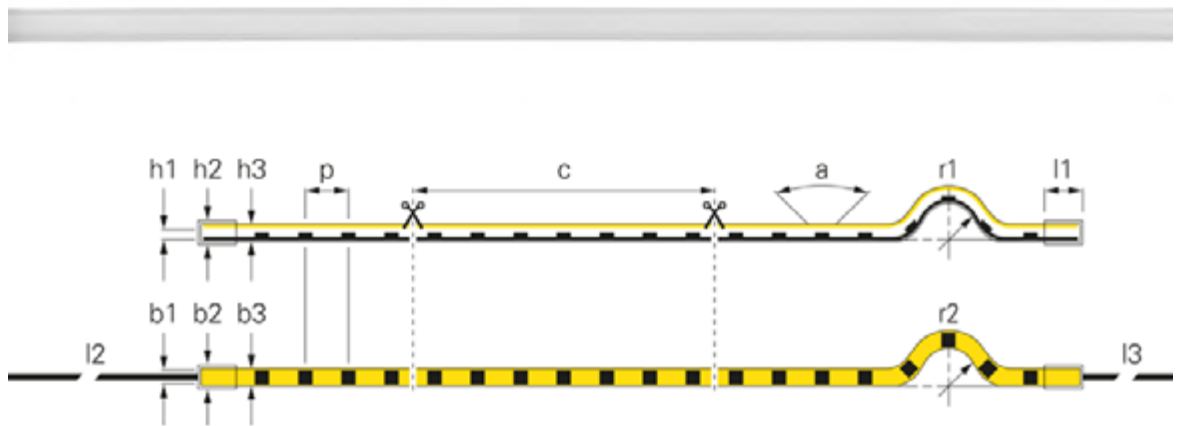

## NEON 24V-8W D FLEX LINE MINI SIDE-VIEW IP68

(p) LED Distance	8.33 mm	Luminous Flux 1m	295 lm
(c) Segment Length	50 mm	Length	5000 mm
(a) Light Beam Angle	112 Degree	Rated Input 1m	8 W
(r1) Bending Radius min.	50 mm	Rated Input Voltage	24 V/DC
(h1) Height	12 mm	Colour Rendering Index (Ra)	80
(b1) Width	6.5 mm	Control	Dimmable via optional controller
(l2) Primary Cable Length	3 m	Type of IP Protection	PVC cover
(l3) Secondary Cable Length	3 m	Working Temperature	-25 to 45 °C
Colour Temperature	3000 K	Channels	1
Luminous Efficiency 1m	36.88 lm/W		