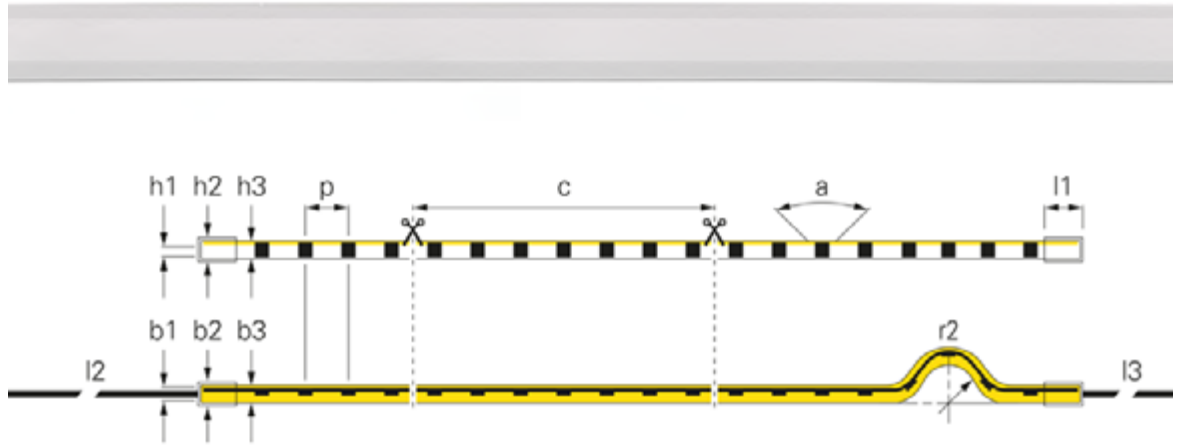

NEON 24V-10W D FLEX LINE SIDE-VIEW IP68

- spot-free homogeneous illumination
- very easy installation using adapted profile
- UV and salt water-resistant IP68
- ultra-flexible and therefore very versatile
- light-fast polyurethane encapsulation

(a) Light Beam Angle	125 Degree	(l3) Secondary Cable Length	3 m
(r1) Bending Radius min.	150 mm	Length	5000 mm
(h1) Height	20 mm	Rated Input 1m	10.5 W
(h2) Height End Cap	23 mm	Rated Input Voltage	24 V/DC
(h3) Length Hose	20 mm	Colour Rendering Index (Ra)	80
(b1) Width	12 mm	Control	Dimmable via optional controller
(b2) Width end cap	15 mm	Type of IP Protection	PVC cover
(b3) Width hose	12 mm	Working Temperature	-25 to 45 °C
(l1) Length End Cap	8 mm		
(l2) Primary Cable Length	3 m		

Article	Colour Temperature	(p) LED Distance	(c) Segment Length	Luminous Efficiency 1m	Luminous Flux 1m	Price
840287	3000 K	6.94 mm	100 mm	35.05 lm/W	368 lm	€ 799.95
840290	3200 K	11.91 mm	166.66 mm	20 lm/W	210 lm	€ 799.95