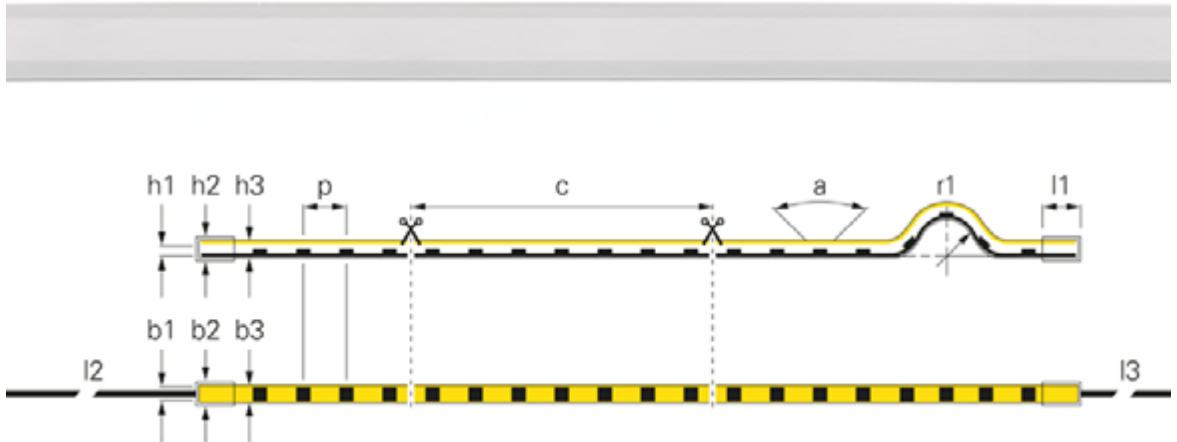

NEON 24V-10W D FLEX LINE TOP-VIEW IP68

- spot-free homogeneous illumination
- very easy installation using adapted profile
- UV and salt water-resistant IP68
- ultra-flexible and therefore very versatile
- light-fast polyurethane encapsulation

(p) LED Distance	6.94 mm	Colour Temperature	3000 K
(c) Segment Length	166.66 mm	Luminous Efficiency 1m	49.05 lm/W
(a) Light Beam Angle	117 Degree	Luminous Flux 1m	515 lm
(r1) Bending Radius min.	150 mm	Length	5000 mm
(h1) Height	15 mm	Rated Input 1m	10.5W
(h2) Height End Cap	18 mm	Rated Input Voltage	24 V/DC
(h3) Length Hose	15 mm	Colour Rendering Index (Ra)	80
(b1) Width	16 mm	Control	Dimmable via optional controller
(b2) Width end cap	19 mm	Type of IP Protection	PVC cover
(b3) Width hose	16 mm	Working Temperature	-25 to 45 °C
(l1) Length End Cap	8 mm	Channels	1
(l2) Primary Cable Length	3 m		
(l3) Secondary Cable Length	3 m		

Article	Price
840288	€ 749.95

Accessories

930448	Profile for D Flex Line TOP		€ 14.94
930449	Profile for D Flex Line TOP		€ 11.95
930533	Mounting set for D Flex Line 16,0 x 15,0 mm		€ 10.95
930593	Gel glue for gluing end caps, 3g		€ 5.95