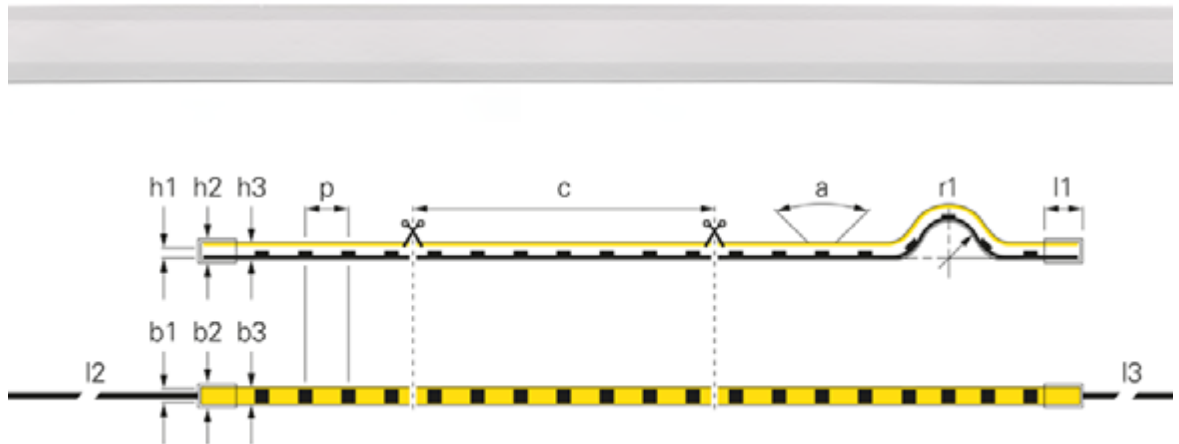

NEON 24V-10W RGBW D FLEX LINE TOP-VIEW IP68

- spot-free homogeneous illumination
- very easy installation using adapted profile
- UV and salt water-resistant IP68
- ultra-flexible and therefore very versatile
- light-fast polyurethane encapsulation

(p) LED Distance	11.91 mm	Colour Temperature	3200 K
(c) Segment Length	166.66 mm	Luminous Efficiency 1m	30.48 lm/W
(a) Light Beam Angle	117 Degree	Luminous Flux 1m	320 lm
(r1) Bending Radius min.	150 mm	Length	5000 mm
(h1) Height	15 mm	Rated Input 1m	10.5W
(h2) Height End Cap	18 mm	Rated Input Voltage	24 V/DC
(h3) Length Hose	15 mm	Colour Rendering Index (Ra)	80
(b1) Width	16 mm	Control	Dimmable via optional controller
(b2) Width end cap	18 mm	Type of IP Protection	PVC cover
(b3) Width hose	16 mm	Working Temperature	-25 to 45 °C
(l1) Length End Cap	8 mm	Channels	4
(l2) Primary Cable Length	3 m		
(l3) Secondary Cable Length	3 m		

Article Price

840289  **€ 779.95**

Accessories

930448	Profile for D Flex Line TOP		€ 14.94
930449	Profile for D Flex Line TOP		€ 11.95
930533	Mounting set for D Flex Line 16,0 x 15,0 mm		€ 10.95
930593	Gel glue for gluing end caps, 3g		€ 5.95