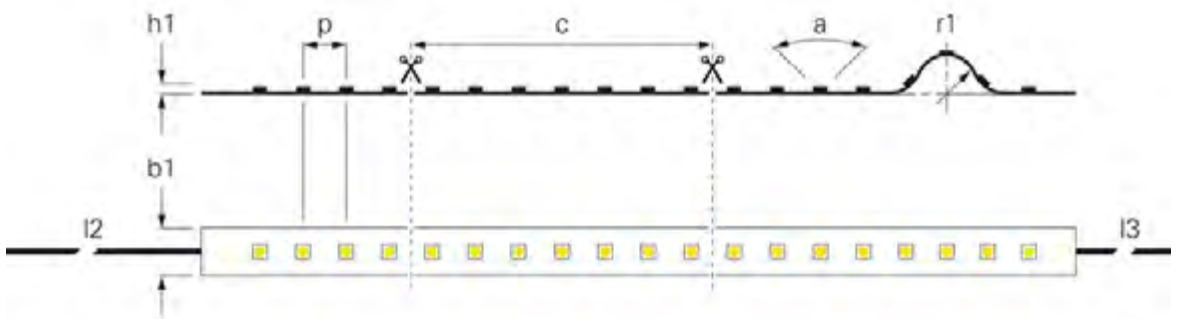

SMD 48V-4W LONG RUN IP20

(p) LED Distance	12.82 mm	Rated Input 1m	4 W
(a) Light Beam Angle	120 Degree	Rated Input Voltage	48 V/DC
(r1) Bending Radius min.	50 mm	Colour Rendering Index (Ra)	80
(h1) Height	1 mm	Control	Dimmable via optional controller
(b1) Width	10 mm	Working Temperature	-15 to 50 °C
(l2) Primary Cable Length	1 m	Channels	1
(l3) Secondary Cable Length	1 m		

Article	Colour Temperature	(c) Segment Length	Luminous Efficiency 1m	Luminous Flux 1m	Length	Price
840318	WW 3000 K	25 mm	121 lm/W	485 lm	15000 mm	€ 289.95
840337	WW 3000 K	100 mm	121 lm/W	485 lm	50000 mm	€ 999.95
840320	NW 4000 K	25 mm	133 lm/W	530 lm	15000 mm	€ 289.95
840339	NW 4000 K	100 mm	133 lm/W	530 lm	50000 mm	€ 999.95