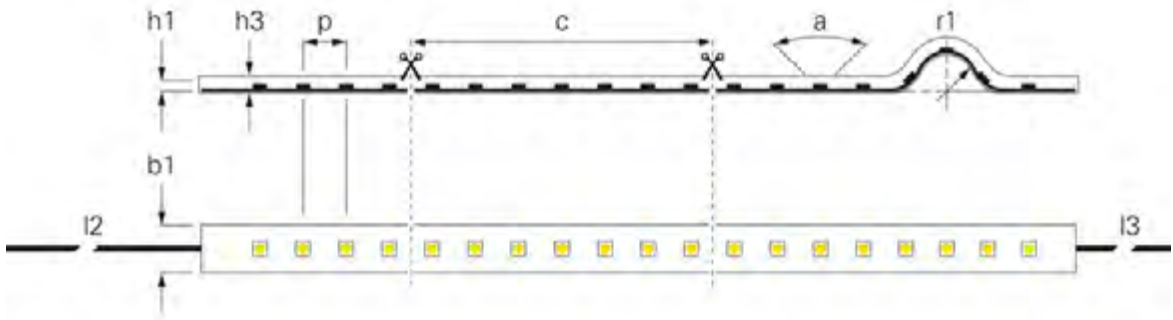

SMD 48V-4W LONG RUN IP44

(p) LED Distance	12.82 mm	(I3) Secondary Cable Length	1 m
(a) Light Beam Angle	120 Degree	Rated Input 1m	4 W
(r1) Bending Radius min.	50 mm	Rated Input Voltage	48 V/DC
(h1) Height	1 mm	Colour Rendering Index (Ra)	80
(h3) Length Hose	2 mm	Control	Dimmable via optional controller
(b1) Width	10 mm	Type of IP Protection	Silicone
(b3) Width hose	12 mm	Channels	1
(I2) Primary Cable Length	1 m		

Article	Colour Temperature	(c) Segment Length	Luminous Efficiency 1m	Luminous Flux 1m	Length	Price
840317	WW 3000 K	25 mm	100 lm/W	400 lm	15000 mm	€ 349.95
840338	WW 3000 K	100 mm	100 lm/W	400 lm	50000 mm	€ 1124.95
840319	NW 4000 K	25 mm	114 lm/W	455 lm	15000 mm	€ 349.95
840340	NW 4000 K	100 mm	114 lm/W	455 lm	50000 mm	€ 1124.95

Aluminium profiles

In the »Aluminum profiles« section you will find the right profile for every application with various covers and installation options.