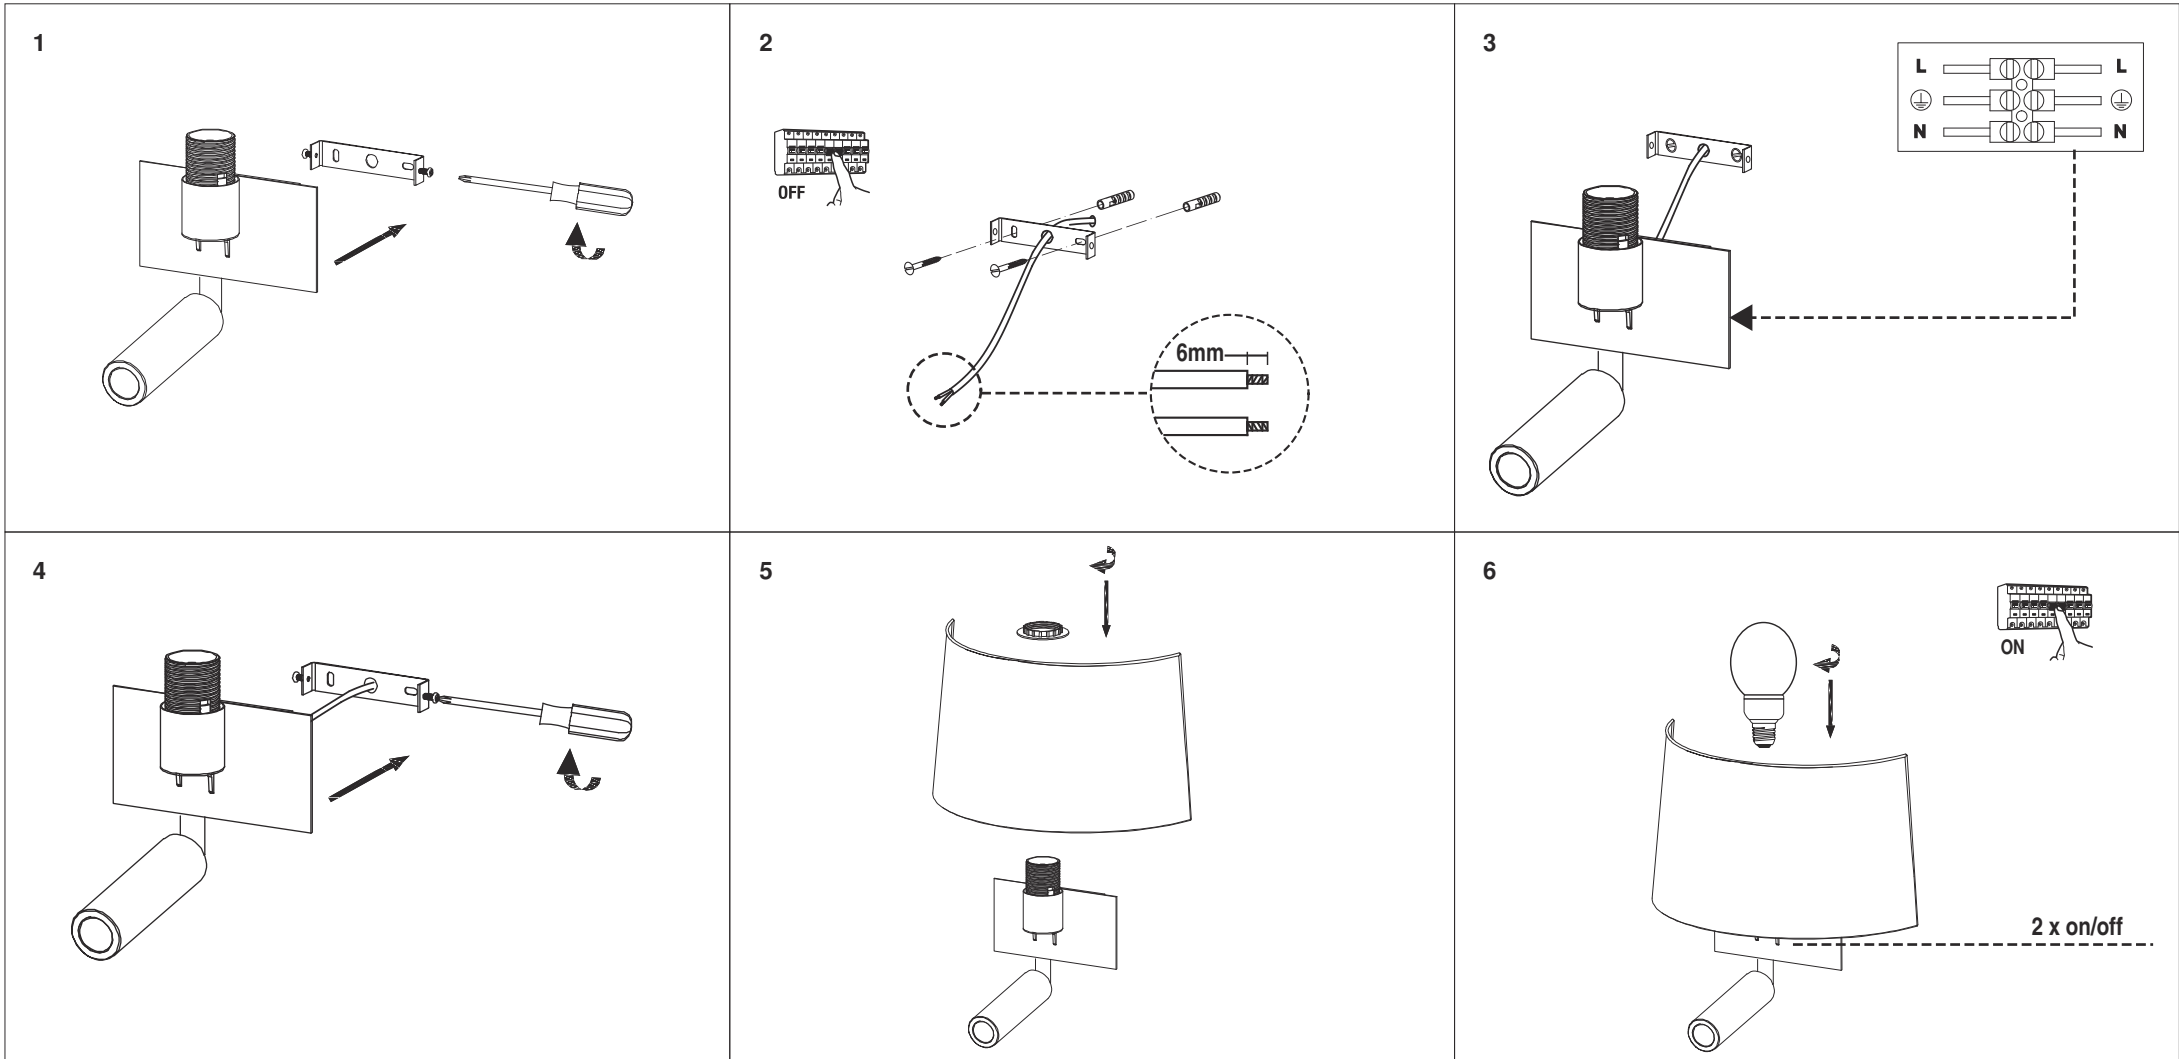

VOLTA

TECHNICAL FEATURES - CARACTERÍSTICAS TÉCNICAS

1 x E27 max 15W LED not incl
Reading LED 3W 3000K 200lm incl

20023 White
20024 Black