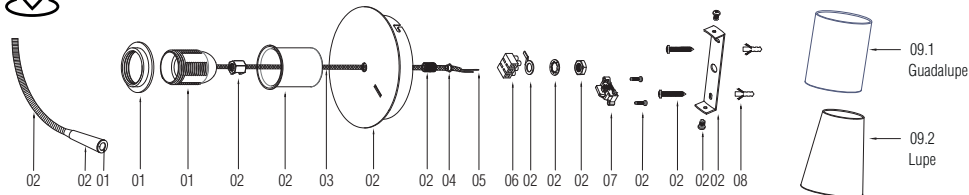

INF.
This product contains a light source of energy efficiency class E

When the luminaire reaches its end of life, take it to the nearest clean point. # Recicle la luminaria en el punto verde cuando ésta llegue al final de su vida útil.

1 x E27 MAX 15W LED no incl

- 01 - ABS
- 02 - Iron
- 03 - Silicone
- 04 - PE
- 05 - PVC + Cooper
- 06 - PA66 + Copper
- 07 - Plastic + Copper
- 08 - PE
- 09.1 - Sshade Steel
- 09.2 - Shade Textile