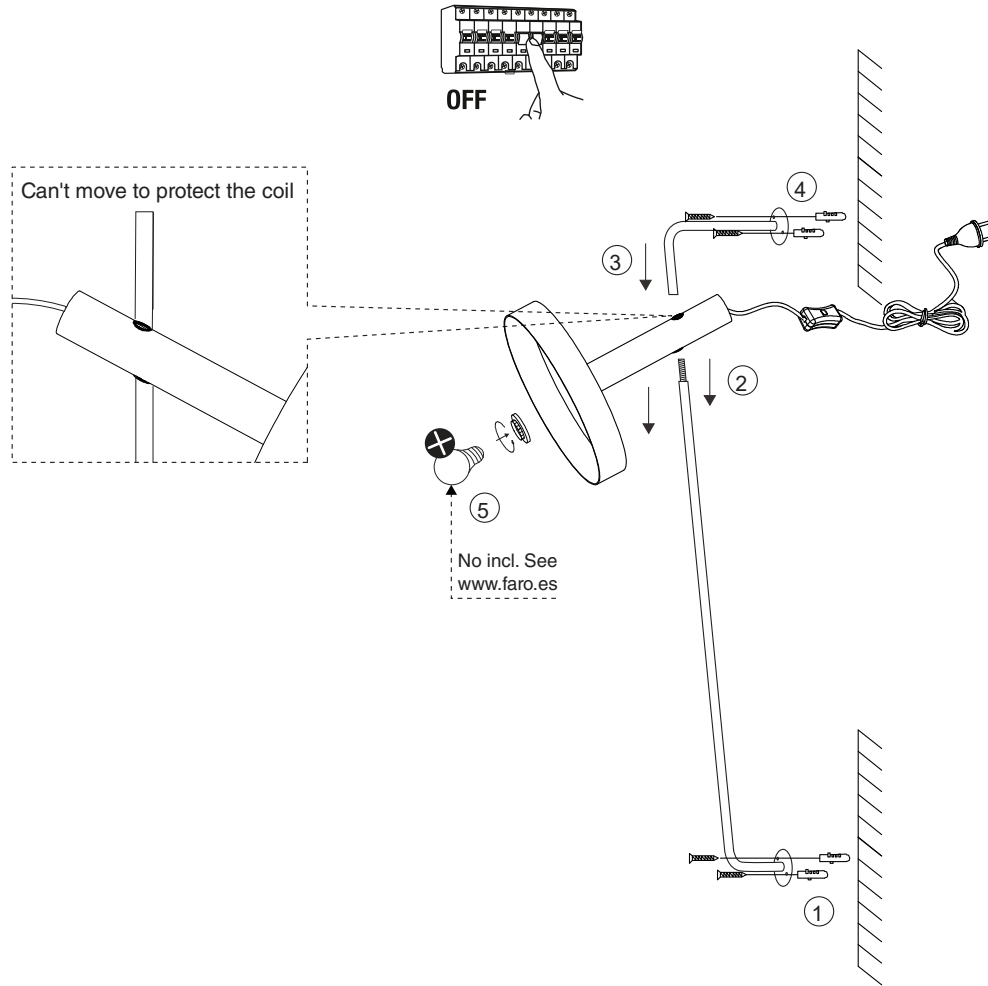

20165-95 black+gold

20165-96 gold+black

i

TECHNICAL FEATURES

1 X E27 MAX 15W LED no incl.

Together
we take care
of the planet

Together we take care of the planet.

This is why we reduce paper consumption. Please refer to the safety, maintenance and warranty instructions at www.faro.es. If you cannot access it, call us at +34 937 723 965 or write to export@faro.es.