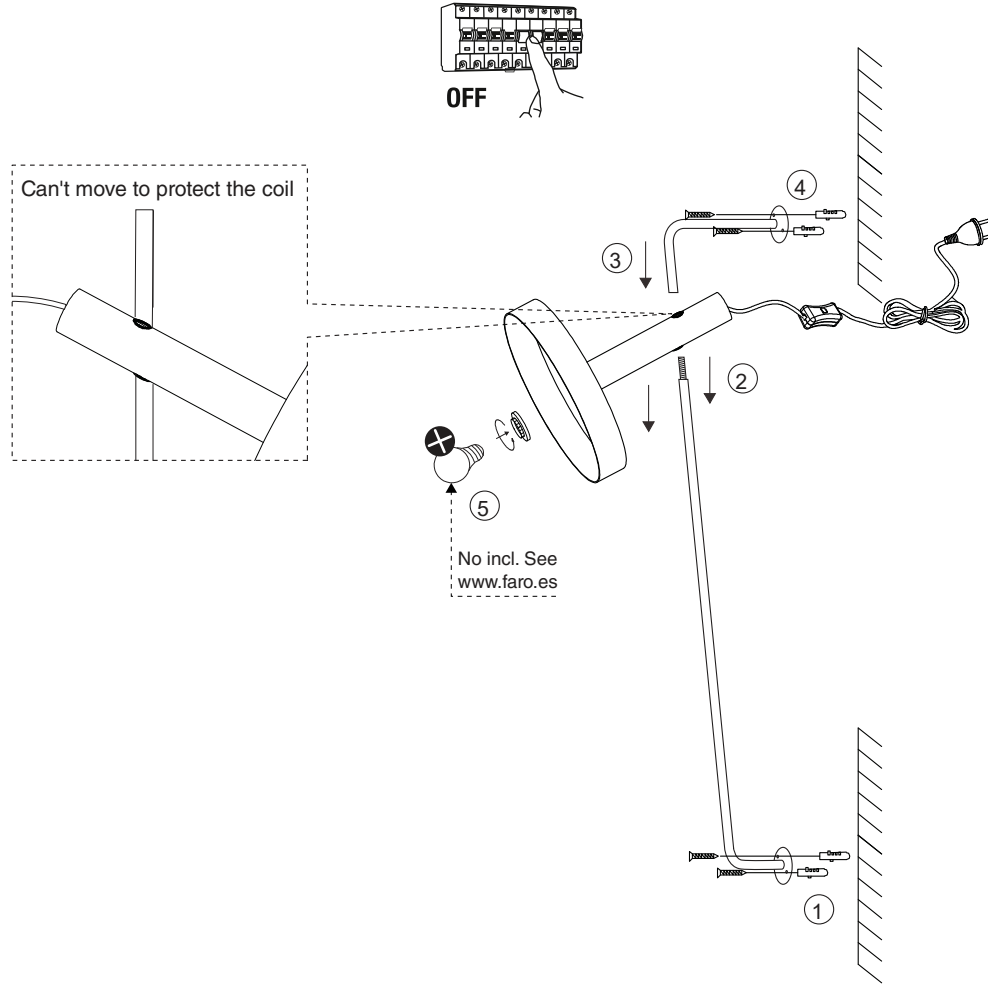

20165-95 black+gold

20165-96 gold+black

i

TECHNICAL FEATURES

1 X E27 MAX 15W LED no incl.

Together
we take care
of the planet

Together we take care of the planet.

This is why we reduce paper consumption. Please refer to the safety, maintenance and warranty instructions at www.faro.es. If you cannot access it, call us at +34 937 723 965 or write to export@faro.es.