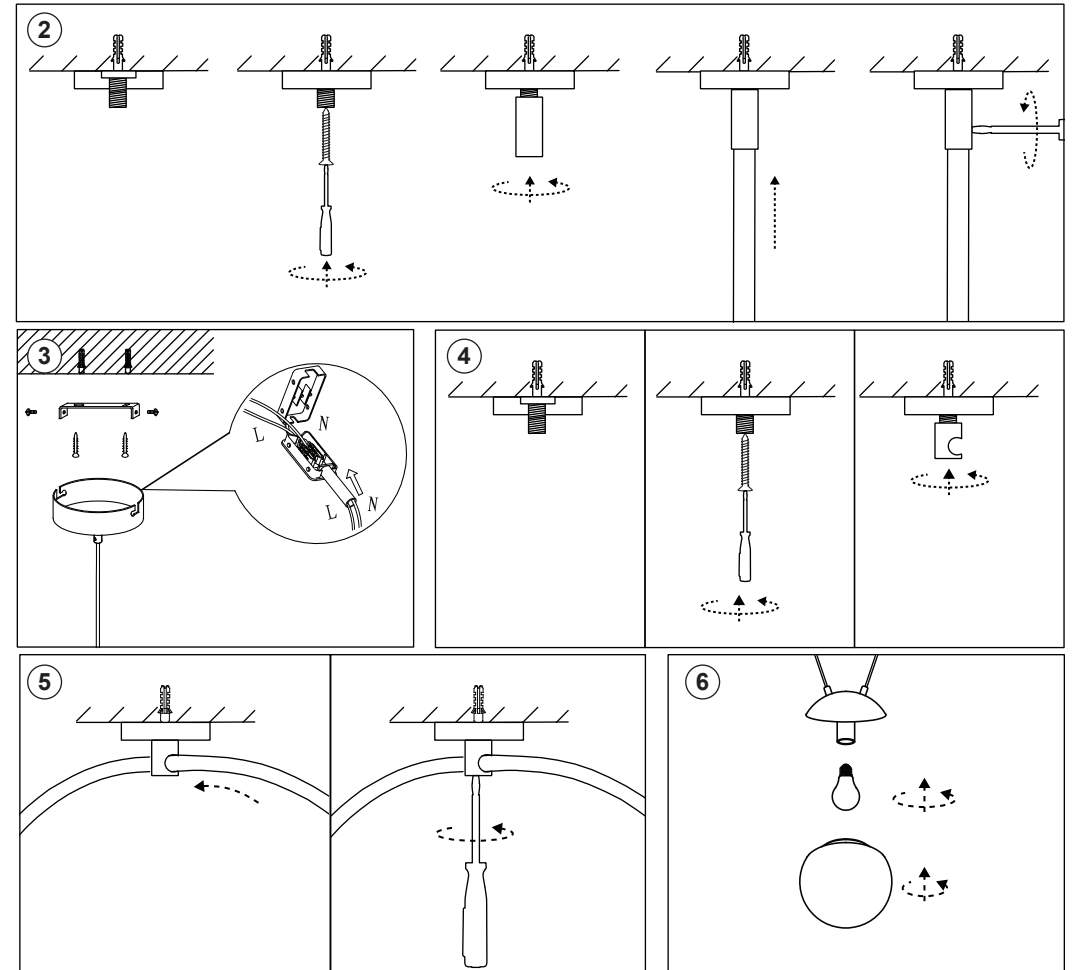

MINE SPACE

Restaurant & Bar
Product Design Awards

Winner

GERMAN
DESIGN
AWARD
SPECIAL
2018

refs.	①	②	③	④ ⑤	⑥
28209-1L • 28210-1L	2 X	1	1		1 E27
28209-2L • 28210-2L	3 X	1	1	1	2 E27
28209-3L • 28210-3L	4 X	1	1	2	3 E27
28209-4L • 28210-4L	5 X	1	1	3	4 E27
28209-5L • 28210-5L	6 X	1	1	4	5 E27

TECHNICAL FEATURES

E27 max 15W LED NO INCL