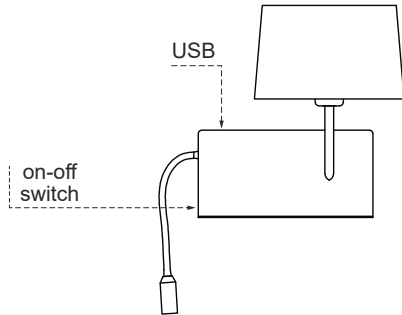

ref. 28414

ref. 28415

TECHNICAL FEATURES

1 x E27 max 15W LED not incl

Reading HIGH POWER LED 3W 3000K 140lm 30° incl