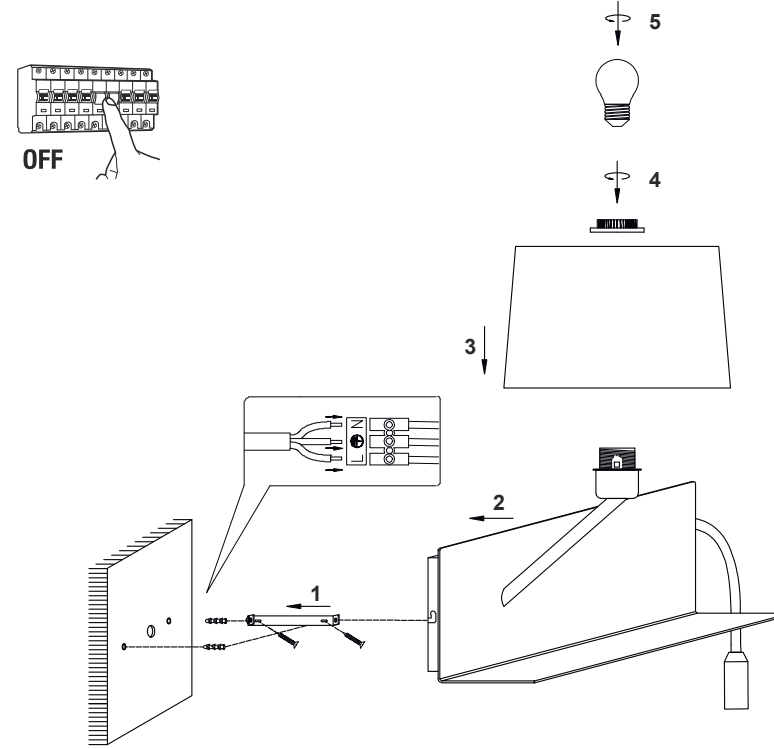

ref. 28414

ref. 28415

TECHNICAL FEATURES

1 x E27 max 15W LED not incl

Reading HIGH POWER LED 3W 3000K 140lm 30° incl