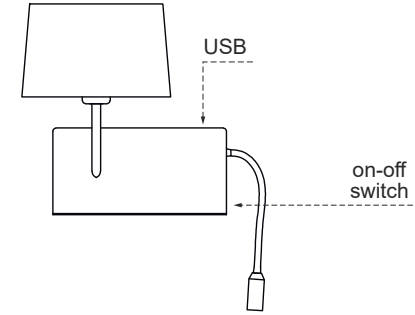

ref. 28414

ref. 28415

TECHNICAL FEATURES

1 x E27 max 15W LED not incl

Reading HIGH POWER LED 3W 3000K 140lm 30° incl