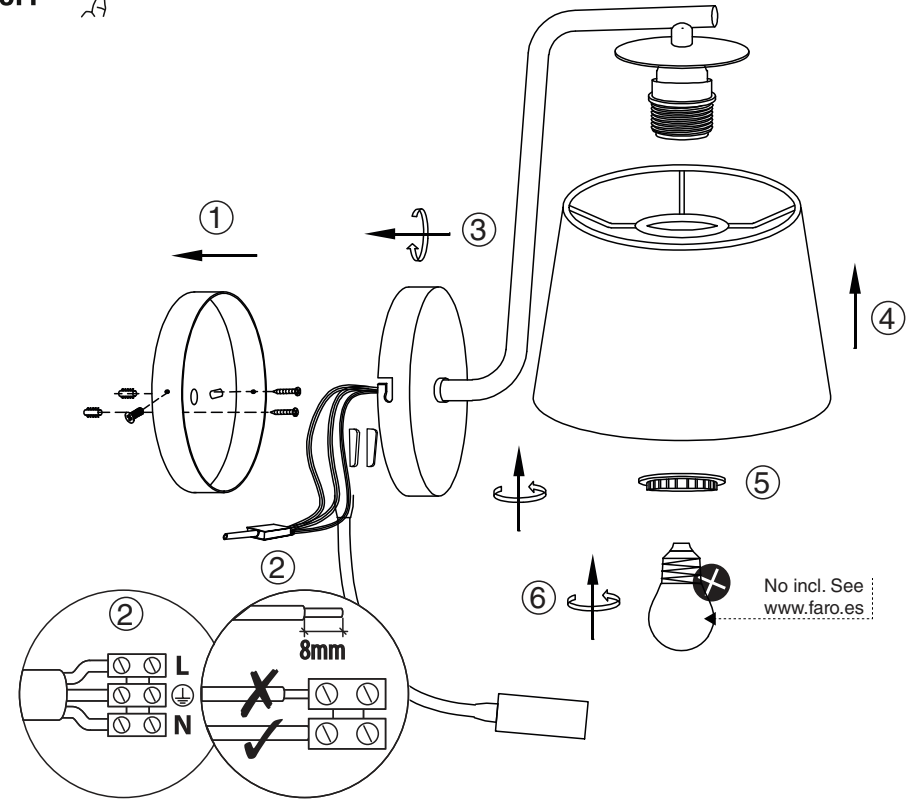

Refs. 29326, 29327, 29328

Refs. 29329, 29330, 29331

TECHNICAL FEATURES

1 X E27 MAX 15W LED no incl.

TECHNICAL FEATURES

1 X E27 MAX 15W LED no incl. + LED 3W 3000K 200LM incl

Together
we take care
of the planet