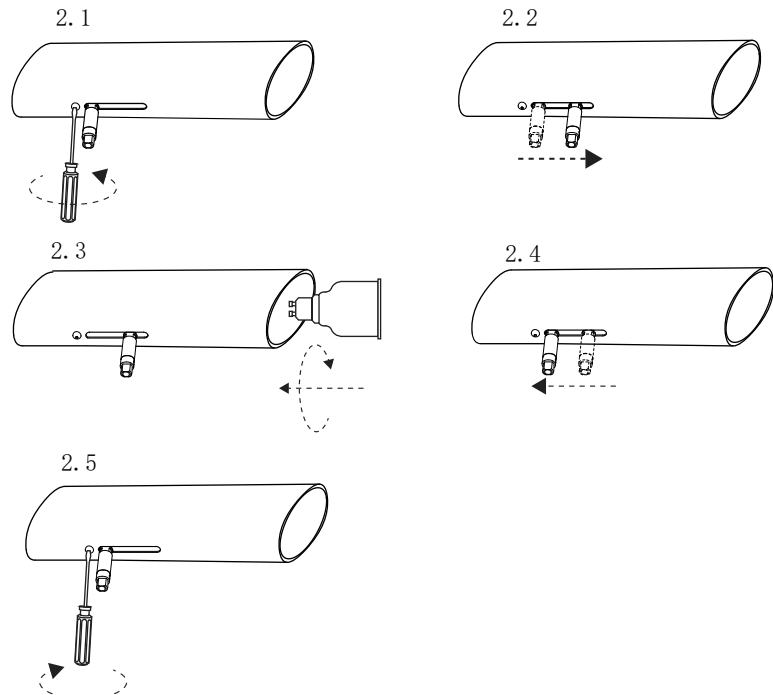

Ref. 29873 ○
Ref. 29874 ●

Ref. 29875 ○
Ref. 29876 ●

1 x GU10 MAX 8W LED no incl

2 x GU10 MAX 8W LED no incl

TECHNICAL FEATURES - CARACTERÍSTICAS TÉCNICAS