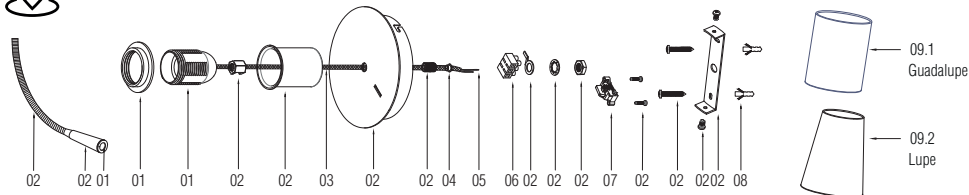

**INF.**  
This product contains a light source of energy efficiency class E

When the luminaire reaches its end of life, take it to the nearest clean point. # Recicle la luminaria en el punto verde cuando ésta llegue al final de su vida útil.

1 x E27 MAX 15W LED no incl

- 01 - ABS
- 02 - Iron
- 03 - Silicone
- 04 - PE
- 05 - PVC + Cooper
- 06 - PA66 + Copper
- 07 - Plastic + Copper
- 08 - PE
- 09.1 - Sshade Steel
- 09.2 - Shade Textile