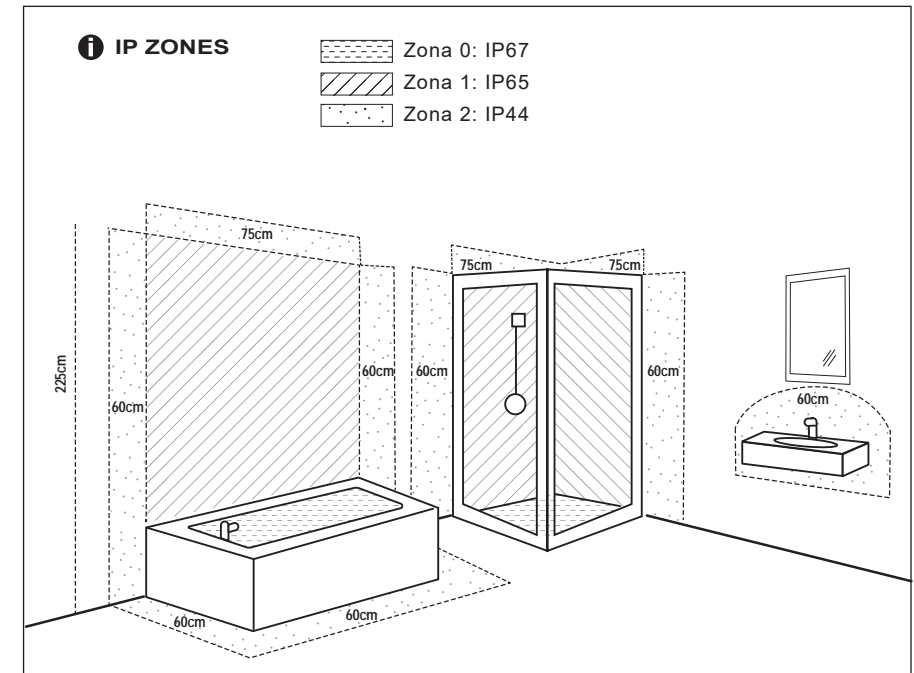

TECHNICAL FEATURES

LED 4W 3000K 300lm incl.

① Este producto contiene una fuente luminosa de la clase eficiencia energética G
This product contains a light source of energy efficiency class G

Together
we take care
of the planet