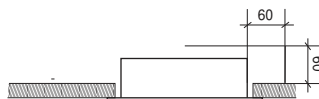

LIGHT SOURCE OPTIONS - OPCIONES DE FUENTE DE LUZ

GU10 MAX 8W LED (not included)  
socket - portalámparas (not included)

MR16 12V MAX 8W LED (not included)  
socket - portalámparas (not included)  
gear - equipo (not included)