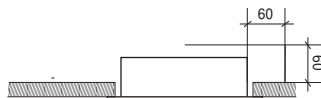

LIGHT SOURCE OPTIONS - OPCIONES DE FUENTE DE LUZ

GU10 MAX 8W LED (not included)  
socket - portalámparas (not included)

MR16 12V MAX 8W LED (not included)  
socket - portalámparas (not included)  
gear - equipo (not included)