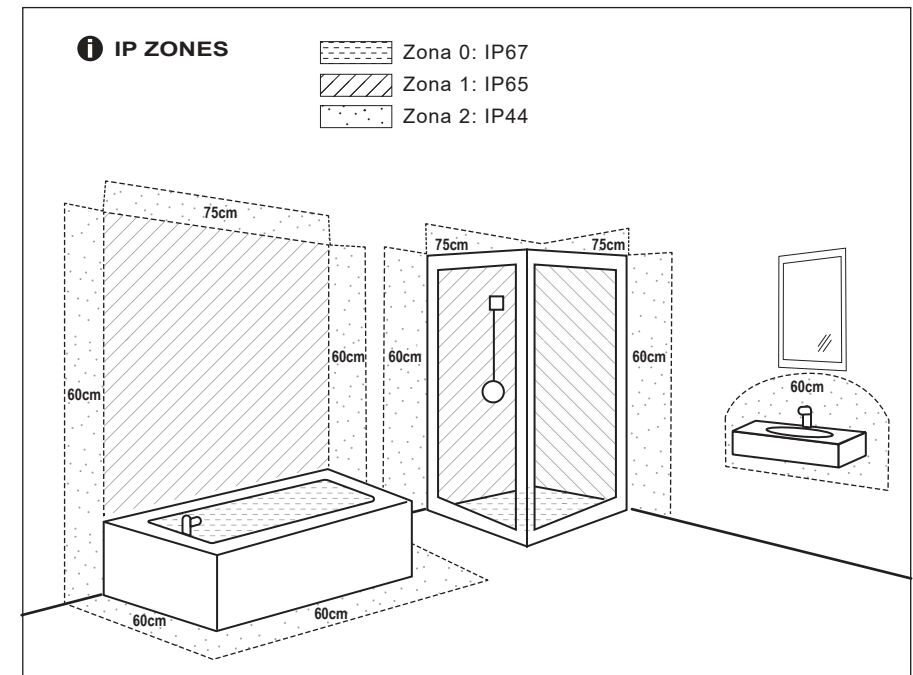

TECHNICAL FEATURES

1 x E27 max 15W LED no incl.

Together we take care of the planet

Together
we take care
of the planet

Together we take care of the planet.

This is why we reduce paper consumption. Please refer to the safety, maintenance and warranty instructions at www.faro.es. If you cannot access it, call us at +34 937 723 965 or write to export@faro.es.