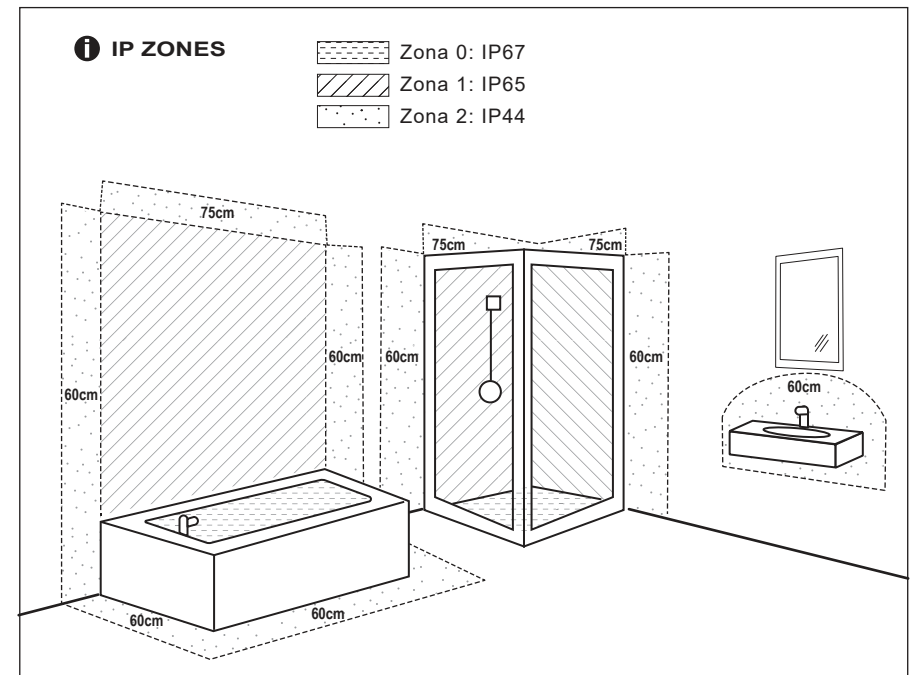

TECHNICAL FEATURES

1 x E27 max 15W LED no incl.

Together we take care of the planet

Together
we take care
of the planet

Together we take care of the planet.

This is why we reduce paper consumption. Please refer to the safety, maintenance and warranty instructions at www.faro.es. If you cannot access it, call us at +34 937 723 965 or write to export@faro.es.