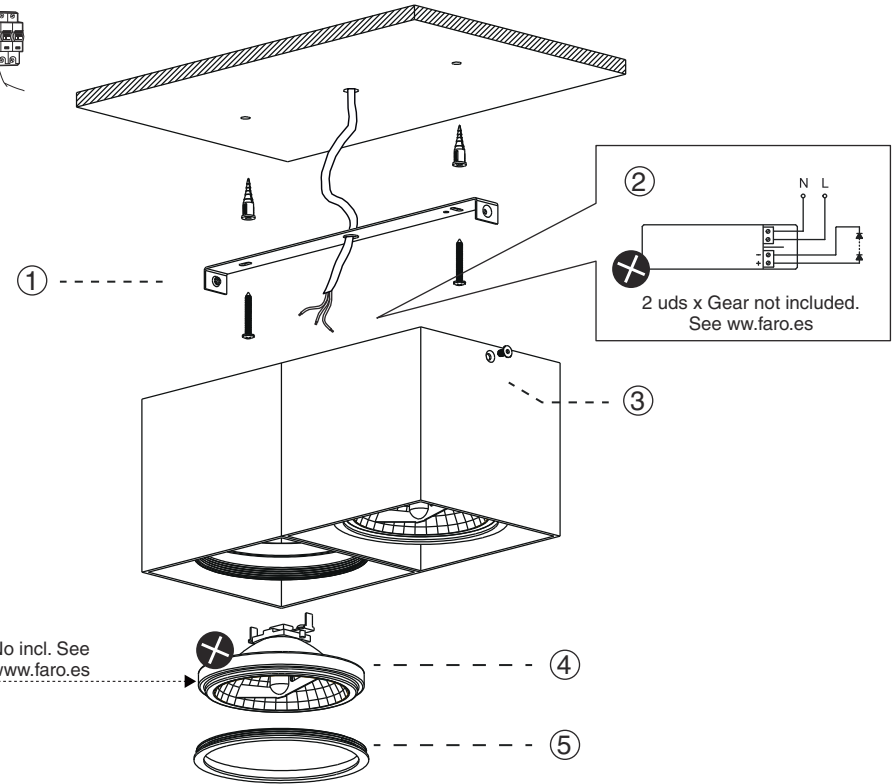

ref. 63274 white-blanco
ref. 63275 black-negro

ref. 63276 white-blanco
ref. 63277 black-negro

TECHNICAL FEATURES

AR111 G53 12V max 8W LED no incl.

**Together
we take care
of the planet**

Together we take care of the planet.