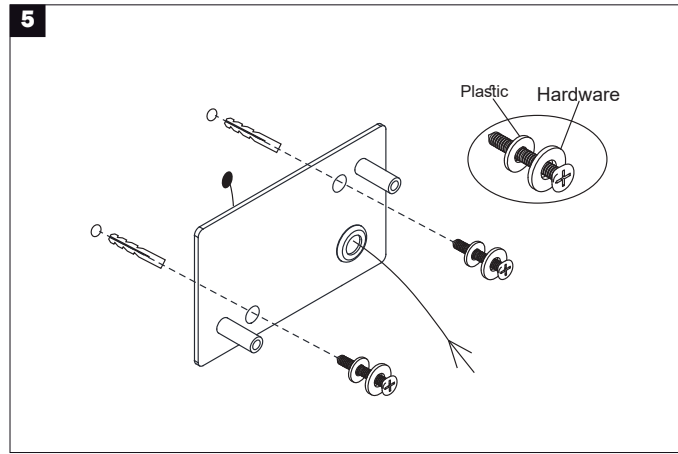

TECHNICAL FEATURES

1 x G9 max 6W LED no incl.

**Together
we take care
of the planet**

Together we take care of the planet.

This is why we reduce paper consumption. Please refer to the safety, maintenance and warranty instructions at www.faro.es. If you cannot access it, call us at +34 937 723 965 or write to export@faro.es.