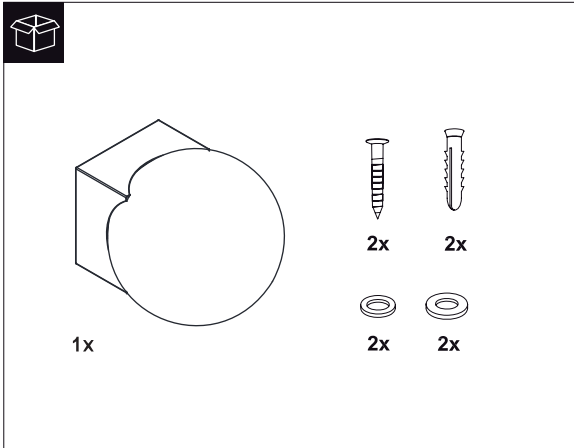

TECHNICAL FEATURES

1 x G9 max 6W LED no incl.

**Together
we take care
of the planet**

Together we take care of the planet.

This is why we reduce paper consumption. Please refer to the safety, maintenance and warranty instructions at www.faro.es. If you cannot access it, call us at +34 937 723 965 or write to export@faro.es.