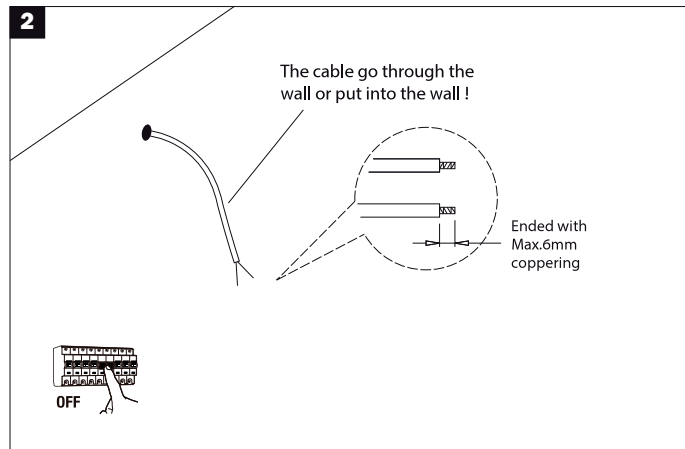

TECHNICAL FEATURES

1 x G9 max 6W LED no incl.

**Together
we take care
of the planet**

Together we take care of the planet.

This is why we reduce paper consumption. Please refer to the safety, maintenance and warranty instructions at www.faro.es. If you cannot access it, call us at +34 937 723 965 or write to export@faro.es.