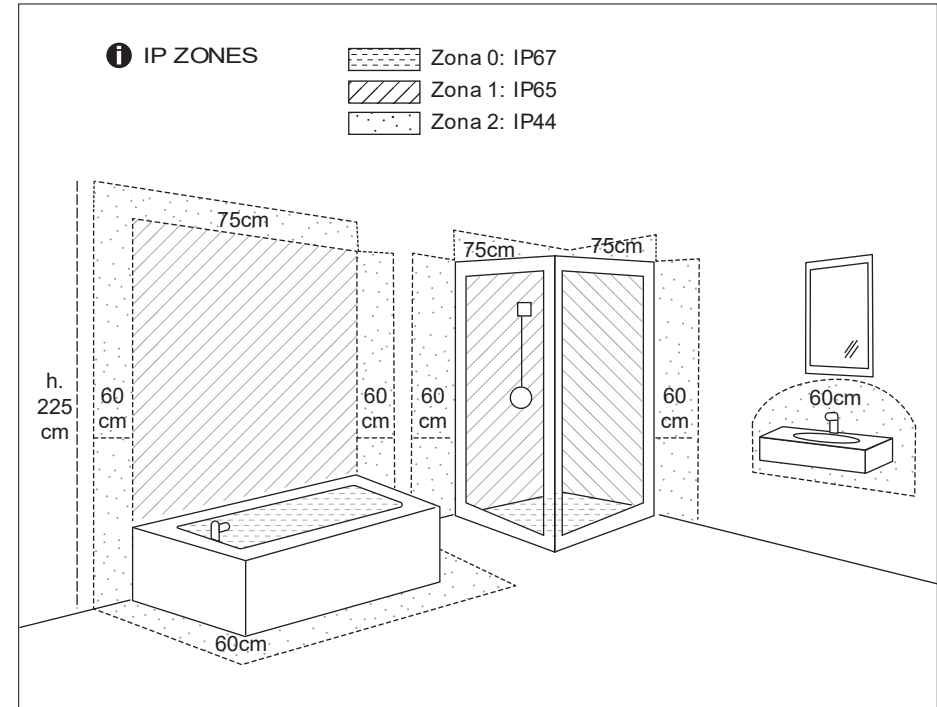

TECHNICAL FEATURES

1 x G9 max 6W LED no incl.

**Together
we take care
of the planet**

Together we take care of the planet.

This is why we reduce paper consumption. Please refer to the safety, maintenance and warranty instructions at www.faro.es. If you cannot access it, call us at +34 937 723 965 or write to export@faro.es.