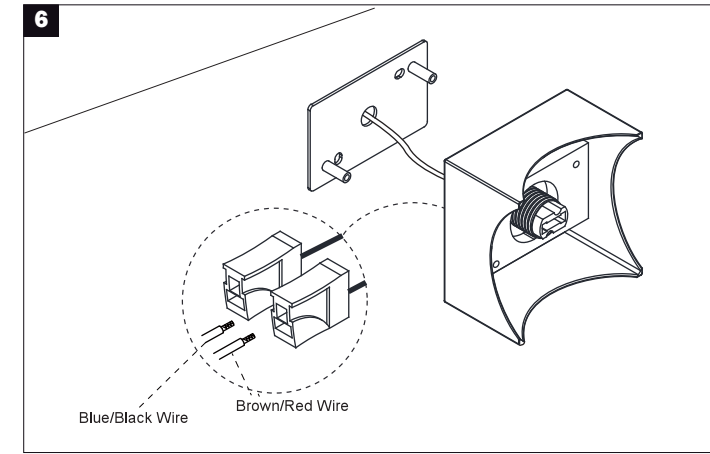

TECHNICAL FEATURES

1 x G9 max 6W LED no incl.

**Together
we take care
of the planet**

Together we take care of the planet.

This is why we reduce paper consumption. Please refer to the safety, maintenance and warranty instructions at www.faro.es. If you cannot access it, call us at +34 937 723 965 or write to export@faro.es.