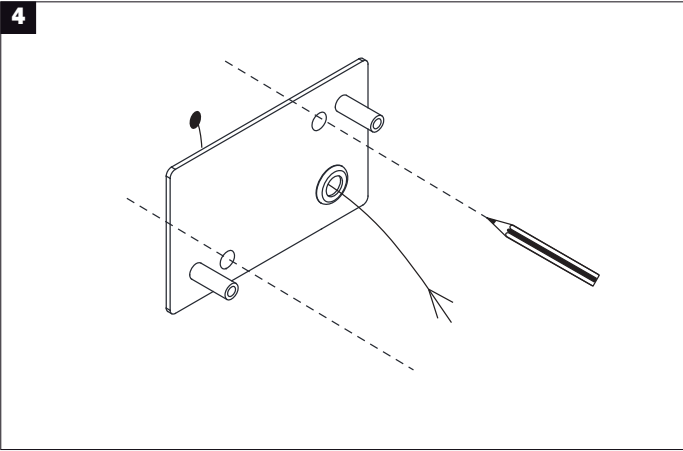

TECHNICAL FEATURES

1 x G9 max 6W LED no incl.

**Together
we take care
of the planet**

Together we take care of the planet.

This is why we reduce paper consumption. Please refer to the safety, maintenance and warranty instructions at www.faro.es. If you cannot access it, call us at +34 937 723 965 or write to export@faro.es.