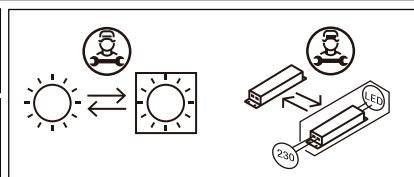

IP55

This product contains a light source of energy efficiency class E
Este producto contiene una fuente luminosa de la clase eficiencia energética E

When the luminaire reaches its end of life, take it to the nearest clean point.
Recicle la luminaria en el punto verde cuando ésta llegue al final de su vida útil.

Together we take care of the planet

NOTE 1 - For a correct conservation of the luminaire we recommend the installation on a elevated surface and never on land or grass.
NOTE 2 - In order to make use of the guarantee, it is essential that the external connection has an IP equal to or greater than that of the luminaire.
NOTE 3 - Exclusive private use. Do not use in places of public attendance.