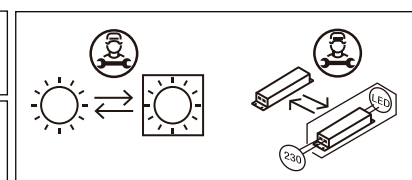

	IP55	This product contains a light source of energy efficiency class E Este producto contiene una fuente luminosa de la clase eficiencia energética E

When the luminaire reaches its end of life, take it to the nearest clean point.
Recicle la luminaria en el punto verde cuando ésta llegue al final de su vida útil.

Together we take care of the planet

NOTE 1- For a correct conservation of the luminaire we recommend the installation on a elevated surface and never on land or grass.
NOTE 2 - In order to make use of the guarantee, it is essential that the external connection has an IP equal to or greater than that of the luminaire.
NOTE 3 - Exclusive private use. Do not use in places of public attendance.