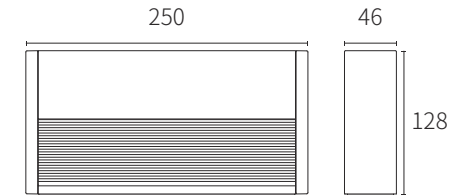

ref . 70906 / 70907

ref . 70908 / 70909

ref . 70910 / 70911

TECHNICAL FEATURES

ref . 70906 / 70907: LED 3W 3000K 86Lm INCL.

ref . 70908 / 70909: LED 6W 3000K 208Lm INCL.

ref . 70910 / 70911: LED 12W 3000K 443Lm INCL.