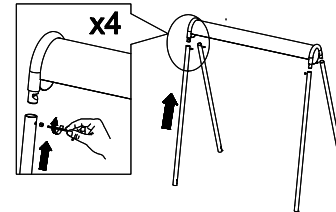

0338
vertisol
contemporary weavers

LIGHT SOURCE - FUENTE DE LUZ

SMD LED 18W 2700K 500Lm INCL.

TECHNICAL FEATURES - CARACTERÍSTICAS TÉCNICAS

ACCESSORIES - ACCESORIOS

Extensible cable 2.5m IP44
NO INCL (ref. 71244)

Your will need - Necesitas

01

02

03

04

05

06

07

08

09

10

11

12