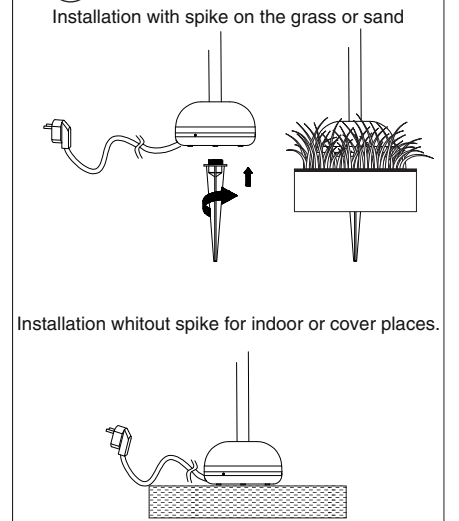

reddot winner 2021
lighting design

BROT
Ref. 71257

i

1

2

3

4

5

6

7

8

TECHNICAL FEATURES

SMD 14W 2700K 620lm CRI>80