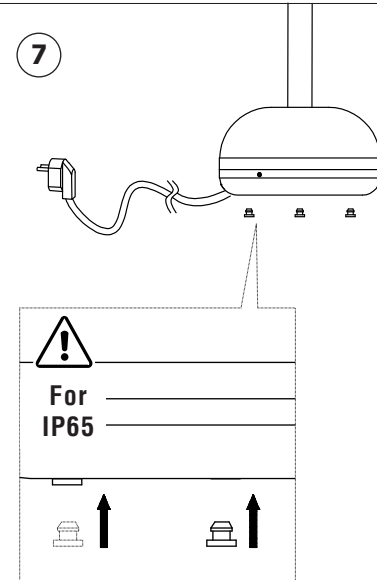

6

7

8

TECHNICAL FEATURES

SMD 14W 2700K 620lm CRI>80

Together
we take care
of the planet

Together we take care of the planet.

This is why we reduce paper consumption. Please refer to the safety, maintenance and warranty instructions at www.faro.es. If you cannot access it, call us at +34 937 723 965 or write to export@faro.es.