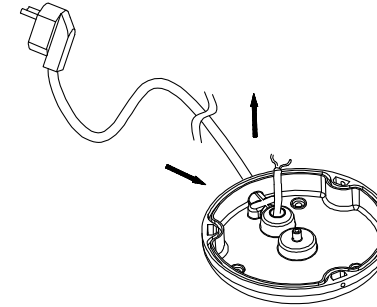

reddot winner 2021
lighting design

BROT
Ref. 71257

i

1

2

3

4

5

6

7

8

TECHNICAL FEATURES

SMD 14W 2700K 620lm CRI>80