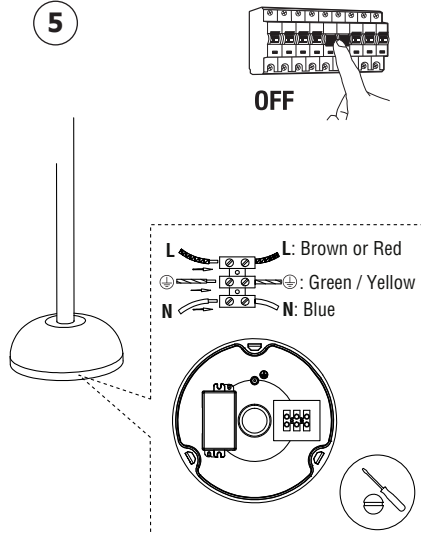

reddot winner 2021
lighting design

BROT
Ref. 71257

i

1

2

3

4

5