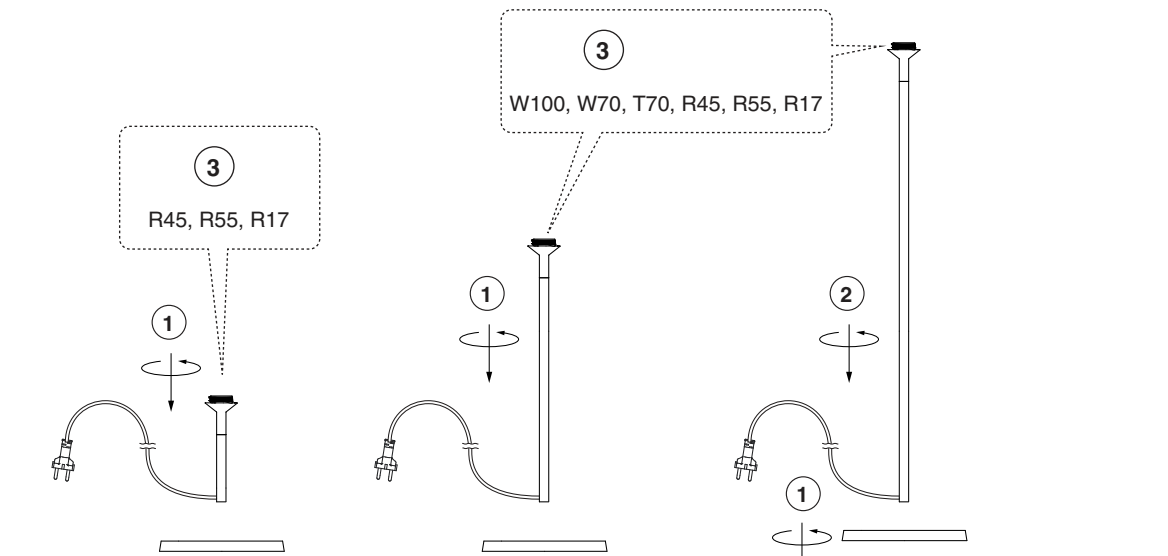

Options

TECHNICAL FEATURES

1 X E27 MAX 15W LED no incl.

Together
we take care
of the planet

Together we take care of the planet.

This is why we reduce paper consumption. Please refer to the safety, maintenance and warranty instructions at www.faro.es. If you cannot access it, call us at +34 937 723 965 or write to export@faro.es.