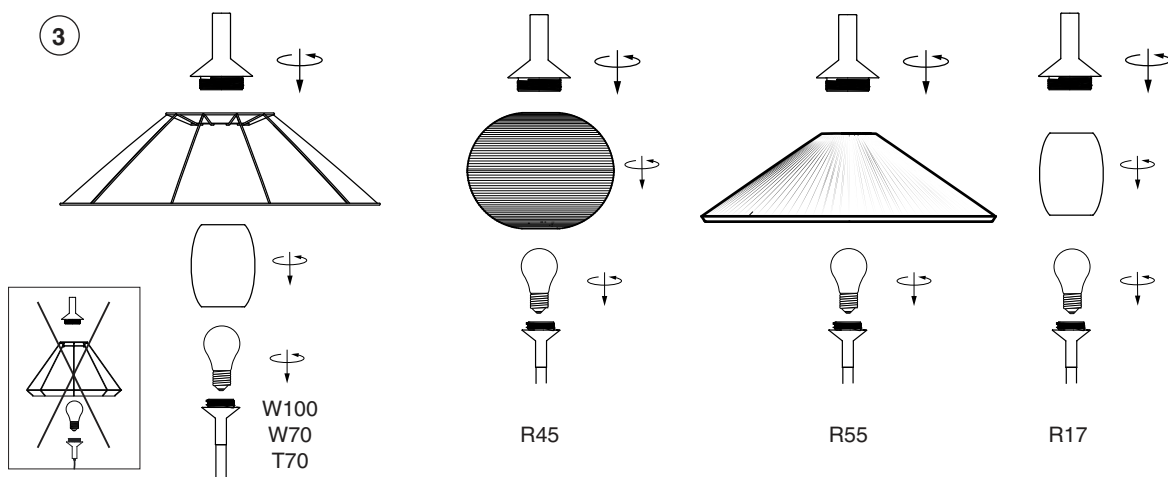

Options

TECHNICAL FEATURES

1 X E27 MAX 15W LED no incl.

Together
we take care
of the planet

Together we take care of the planet.

This is why we reduce paper consumption. Please refer to the safety, maintenance and warranty instructions at www.faro.es. If you cannot access it, call us at +34 937 723 965 or write to export@faro.es.