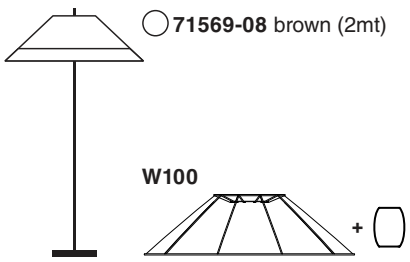

Options

TECHNICAL FEATURES

1 X E27 MAX 15W LED no incl.

Together
we take care
of the planet

Together we take care of the planet.

This is why we reduce paper consumption. Please refer to the safety, maintenance and warranty instructions at www.faro.es. If you cannot access it, call us at +34 937 723 965 or write to export@faro.es.