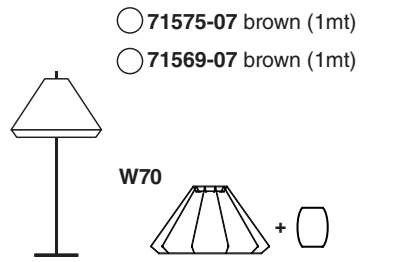

Options

TECHNICAL FEATURES

1 X E27 MAX 15W LED no incl.

Together
we take care
of the planet

Together we take care of the planet.

This is why we reduce paper consumption. Please refer to the safety, maintenance and warranty instructions at www.faro.es. If you cannot access it, call us at +34 937 723 965 or write to export@faro.es.