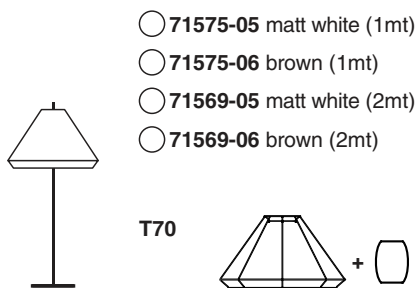

Options

TECHNICAL FEATURES

1 X E27 MAX 15W LED no incl.

Together
we take care
of the planet

Together we take care of the planet.

This is why we reduce paper consumption. Please refer to the safety, maintenance and warranty instructions at www.faro.es. If you cannot access it, call us at +34 937 723 965 or write to export@faro.es.