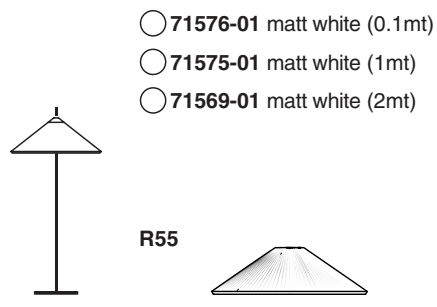

Options

TECHNICAL FEATURES

1 X E27 MAX 15W LED no incl.

Together
we take care
of the planet

Together we take care of the planet.

This is why we reduce paper consumption. Please refer to the safety, maintenance and warranty instructions at www.faro.es. If you cannot access it, call us at +34 937 723 965 or write to export@faro.es.