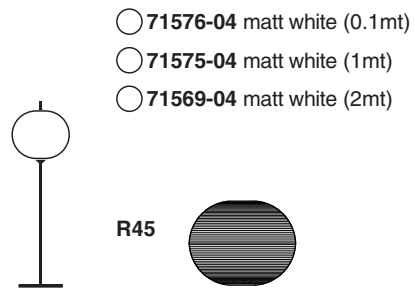

Options

TECHNICAL FEATURES

1 X E27 MAX 15W LED no incl.

Together
we take care
of the planet

Together we take care of the planet.

This is why we reduce paper consumption. Please refer to the safety, maintenance and warranty instructions at www.faro.es. If you cannot access it, call us at +34 937 723 965 or write to export@faro.es.