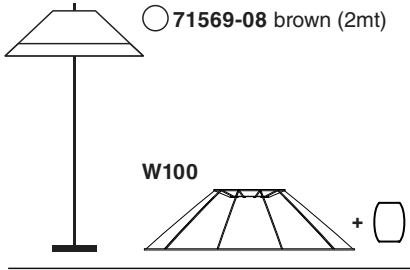

Options

TECHNICAL FEATURES

1 X E27 MAX 15W LED no incl.

Together
we take care
of the planet

Together we take care of the planet.

This is why we reduce paper consumption. Please refer to the safety, maintenance and warranty instructions at www.faro.es. If you cannot access it, call us at +34 937 723 965 or write to export@faro.es.