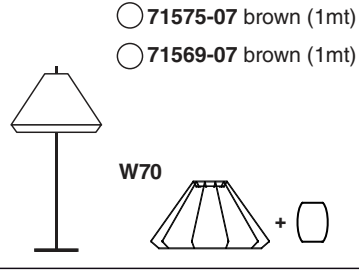

Options

TECHNICAL FEATURES

1 X E27 MAX 15W LED no incl.

Together
we take care
of the planet

Together we take care of the planet.

This is why we reduce paper consumption. Please refer to the safety, maintenance and warranty instructions at www.faro.es. If you cannot access it, call us at +34 937 723 965 or write to export@faro.es.