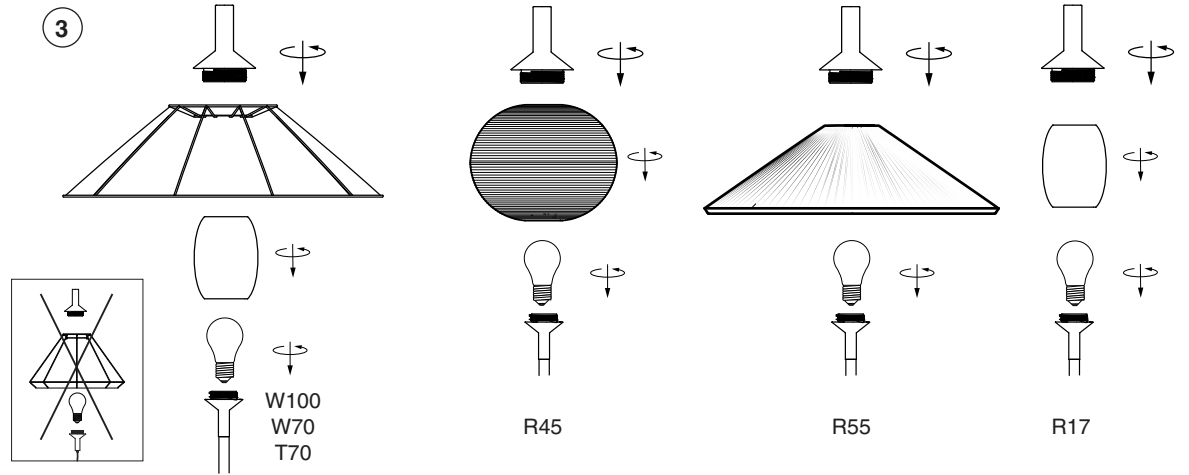

Options

TECHNICAL FEATURES

1 X E27 MAX 15W LED no incl.

Together
we take care
of the planet

Together we take care of the planet.

This is why we reduce paper consumption. Please refer to the safety, maintenance and warranty instructions at www.faro.es. If you cannot access it, call us at +34 937 723 965 or write to export@faro.es.