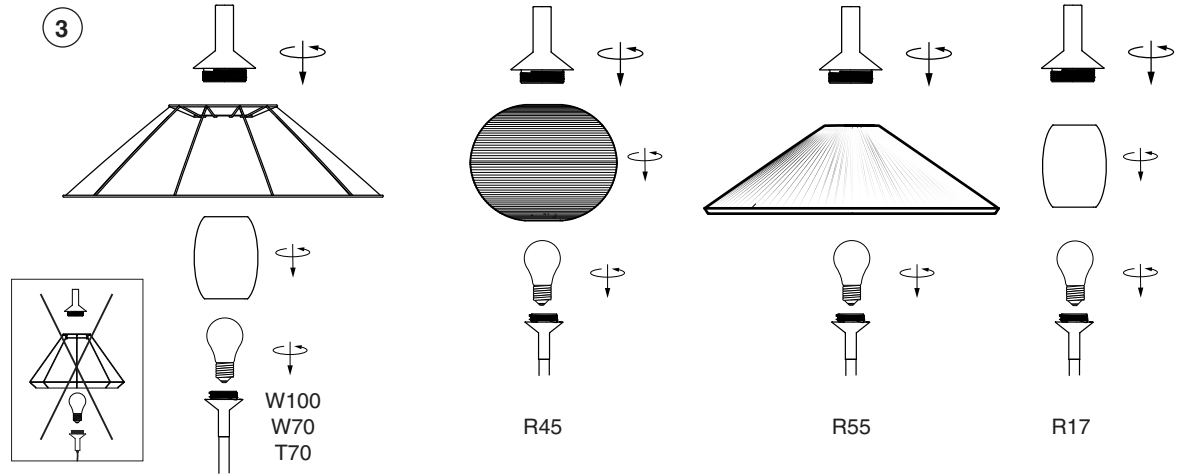

Options

TECHNICAL FEATURES

1 X E27 MAX 15W LED no incl.

Together
we take care
of the planet

Together we take care of the planet.

This is why we reduce paper consumption. Please refer to the safety, maintenance and warranty instructions at www.faro.es. If you cannot access it, call us at +34 937 723 965 or write to export@faro.es.