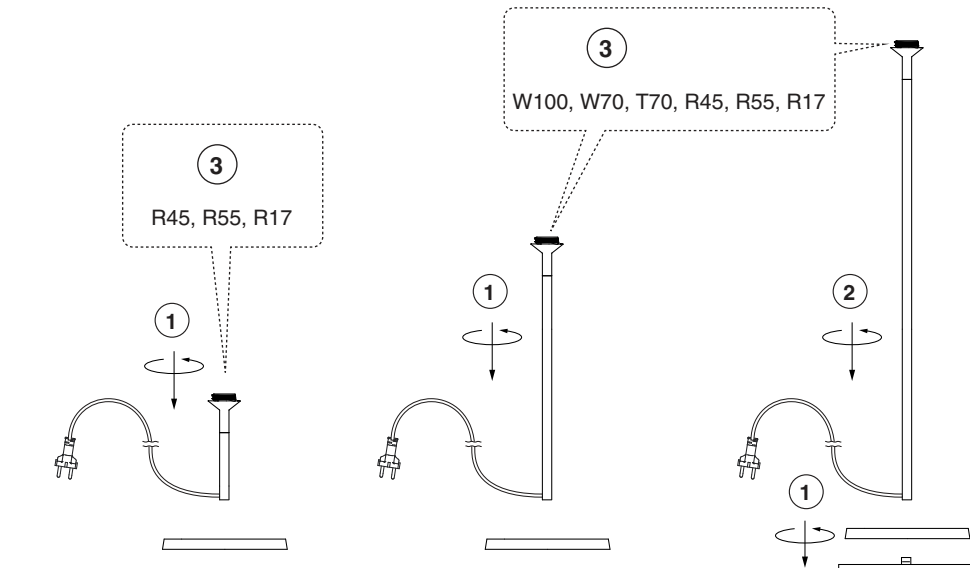

Options

TECHNICAL FEATURES

1 X E27 MAX 15W LED no incl.

Together
we take care
of the planet

Together we take care of the planet.

This is why we reduce paper consumption. Please refer to the safety, maintenance and warranty instructions at www.faro.es. If you cannot access it, call us at +34 937 723 965 or write to export@faro.es.