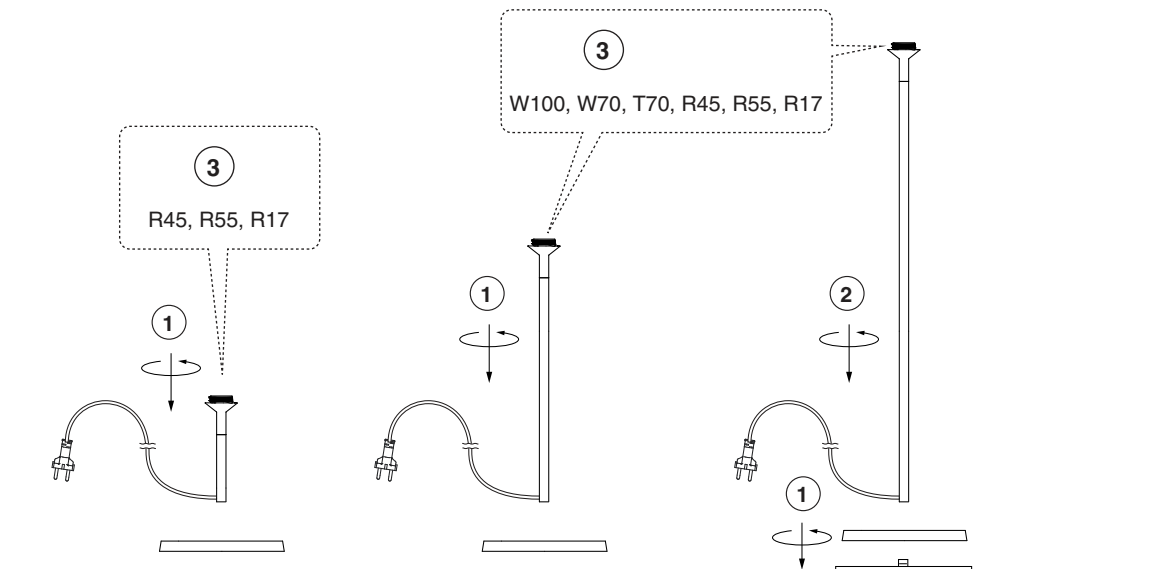

Options

TECHNICAL FEATURES

1 X E27 MAX 15W LED no incl.

Together
we take care
of the planet

Together we take care of the planet.

This is why we reduce paper consumption. Please refer to the safety, maintenance and warranty instructions at www.faro.es. If you cannot access it, call us at +34 937 723 965 or write to export@faro.es.