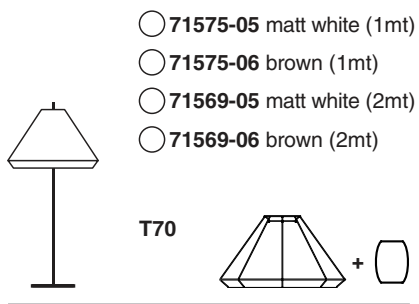

Options

TECHNICAL FEATURES

1 X E27 MAX 15W LED no incl.

Together
we take care
of the planet

Together we take care of the planet.

This is why we reduce paper consumption. Please refer to the safety, maintenance and warranty instructions at www.faro.es. If you cannot access it, call us at +34 937 723 965 or write to export@faro.es.