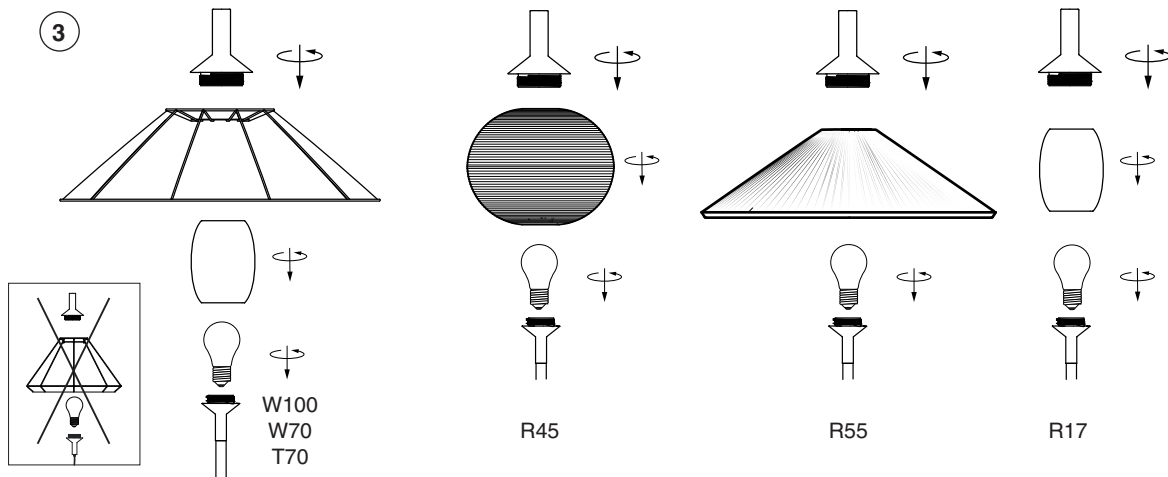

Options

TECHNICAL FEATURES

1 X E27 MAX 15W LED no incl.

Together
we take care
of the planet

Together we take care of the planet.

This is why we reduce paper consumption. Please refer to the safety, maintenance and warranty instructions at www.faro.es. If you cannot access it, call us at +34 937 723 965 or write to export@faro.es.