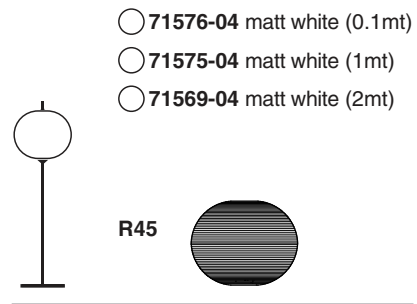

Options

TECHNICAL FEATURES

1 X E27 MAX 15W LED no incl.

Together
we take care
of the planet

Together we take care of the planet.

This is why we reduce paper consumption. Please refer to the safety, maintenance and warranty instructions at www.faro.es. If you cannot access it, call us at +34 937 723 965 or write to export@faro.es.