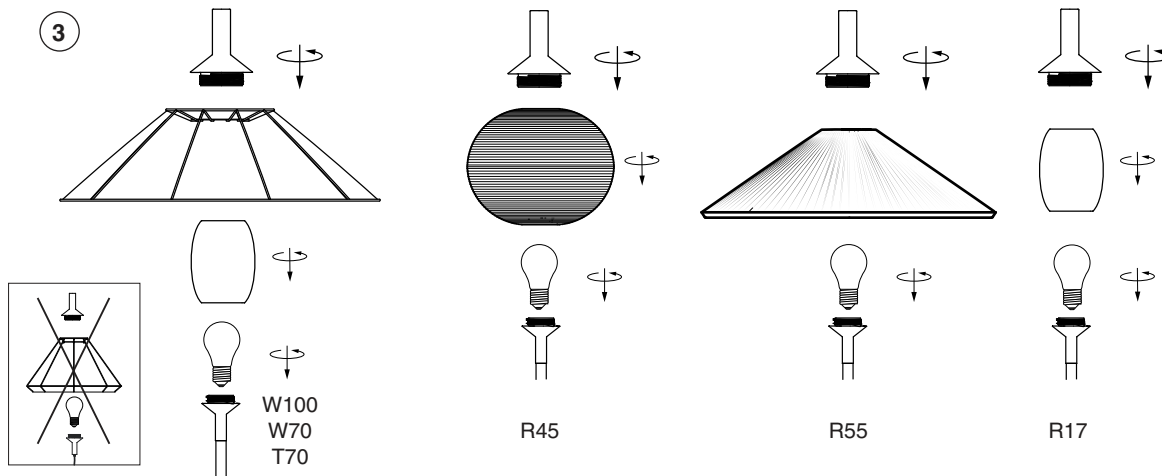

Options

TECHNICAL FEATURES

1 X E27 MAX 15W LED no incl.

Together
we take care
of the planet

Together we take care of the planet.

This is why we reduce paper consumption. Please refer to the safety, maintenance and warranty instructions at www.faro.es. If you cannot access it, call us at +34 937 723 965 or write to export@faro.es.