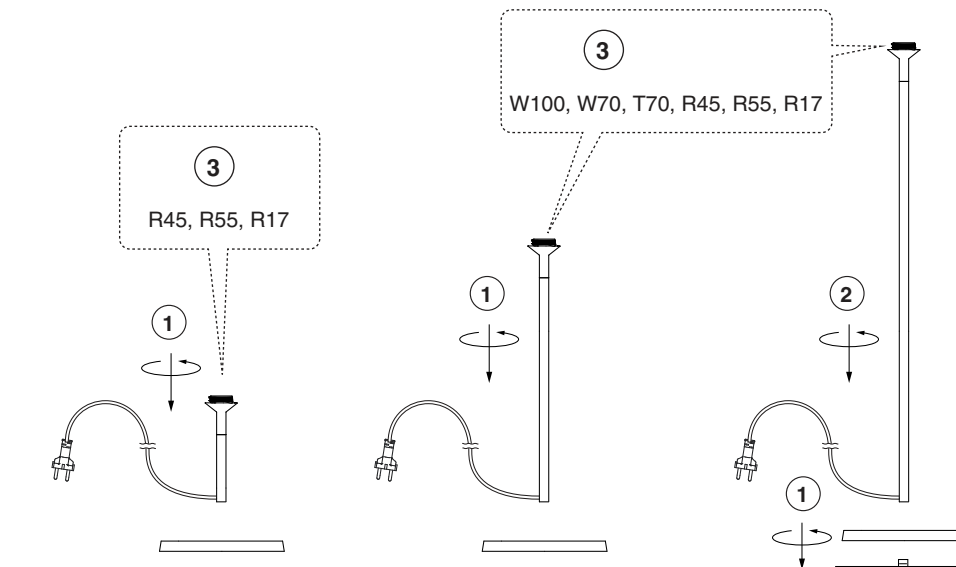

Options

TECHNICAL FEATURES

1 X E27 MAX 15W LED no incl.

Together
we take care
of the planet

Together we take care of the planet.

This is why we reduce paper consumption. Please refer to the safety, maintenance and warranty instructions at www.faro.es. If you cannot access it, call us at +34 937 723 965 or write to export@faro.es.