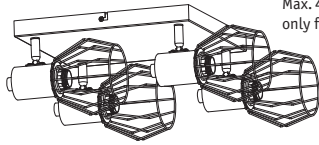

Paulmann

Safety Instructions

1, 2, 3, 4, 5, 6, 7, 8, 19,
28, 33, 34

www.paulmann.com/symbols

Paulmann Licht GmbH
Quezinger Feld 2
31832 Springe
Germany

www.paulmann.com

Art.-Nr.: 667.69

Max. 4x20W
only for led bulbs