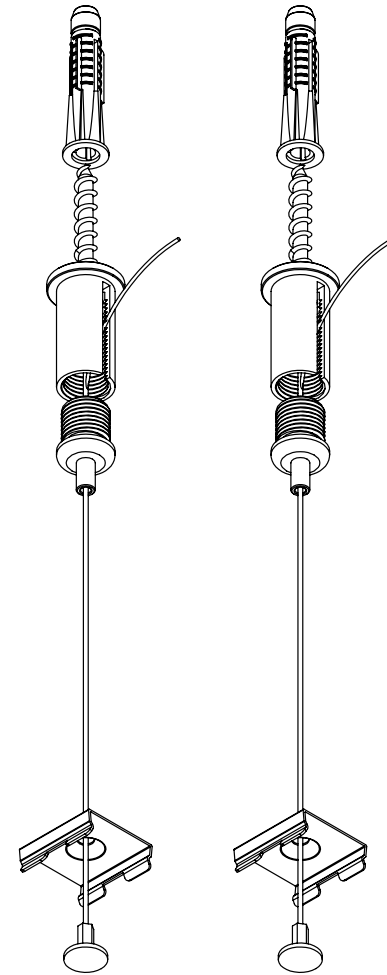

Radium

SUSPENSION KIT FOR PROFILE SMALL

Radium Lampenwerk GmbH

Dr.-Eugen-Kersting-Straße 6
51688 Wipperfürth
GERMANY

www.radium.de

V2010

Radium Lampenwerk GmbH

Dr.-Eugen-Kersting-Straße 6
51688 Wipperfürth
GERMANY

www.radium.de

V2010

Parts

Working with all Radium SMALL Profiles.

Installation