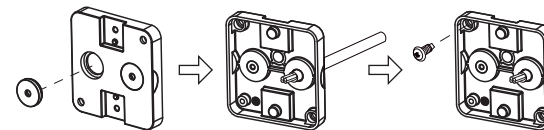

## DIMENSIONS

TRAIN 1.0

TRAIN 2.0

## MOUNTING INSTRUCTION

- ① Attach the wall base on the wall with screws (screws are not included).
- ② **POWER CONNECTION**  
Connect to 220-240V.

Exterior: WATERPROOF Connection

Please use a matching grommet based on the used 220-240V cable and the corresponding type in the overview table.

Push the grommet into the back plate.

Pull the cable through the back plate.

Mount the back plate on the wall.

- ③ Attach the TRAIN on the wall base with the side screws.

wall base dimensions

necessary for IP-rating