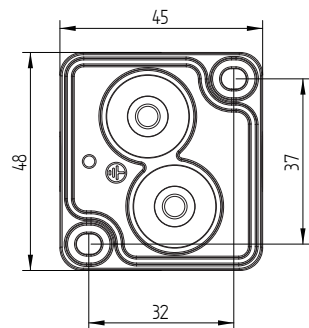

306768G3  
306768W3  
306768B3

wall base dimensions

## DIMENSIONS

TRAIN 1.0

TRAIN 2.0

	A	B	C
CABLE			
TYPE	ROUND H05RN-F H07RN8-F H07RN-F	ROUND H05RN-F	ROUND
OUTSIDE Ø	min 6.8mm max 8.9mm	min 5mm max 6.8mm	min 1.5mm max 2.6mm
CONDUCTION SECTION	2or3x 0.75mm <sup>2</sup> 2or3x 1.0mm <sup>2</sup> 2or3x 1.5mm <sup>2</sup>	2or3x 0.75mm <sup>2</sup> 2x 1.0mm <sup>2</sup>	0.75mm <sup>2</sup> 1.5mm <sup>2</sup>