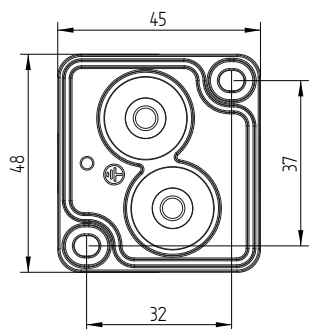

## DIMENSIONS

TRAIN 1.0

TRAIN 2.0

## MOUNTING INSTRUCTION

- ① Attach the wall base on the wall with screws (screws are not included).
- ② **POWER CONNECTION**  
Connect to 220-240V.

Exterior: WATERPROOF Connection

Please use a matching grommet based on the used 220-240V cable and the corresponding type in the overview table.

Push the grommet into the back plate.

Pull the cable through the back plate.

Mount the back plate on the wall.

- ③ Attach the TRAIN on the wall base with the side screws.

wall base dimensions

necessary for IP-rating

	A	B	C
CABLE			
TYPE	ROUND H05RN-F H07RN8-F H07RN-F	ROUND H05RN-F	ROUND
OUTSIDE Ø	min 6.8mm max 8.9mm	min 5mm max 6.8mm	min 1.5mm max 2.6mm
CONDUCTION SECTION	2or3x 0.75mm <sup>2</sup> 2or3x 1.0mm <sup>2</sup> 2or3x 1.5mm <sup>2</sup>	2or3x 0.75mm <sup>2</sup> 2x 1.0mm <sup>2</sup>	0.75mm <sup>2</sup> 1.5mm <sup>2</sup>